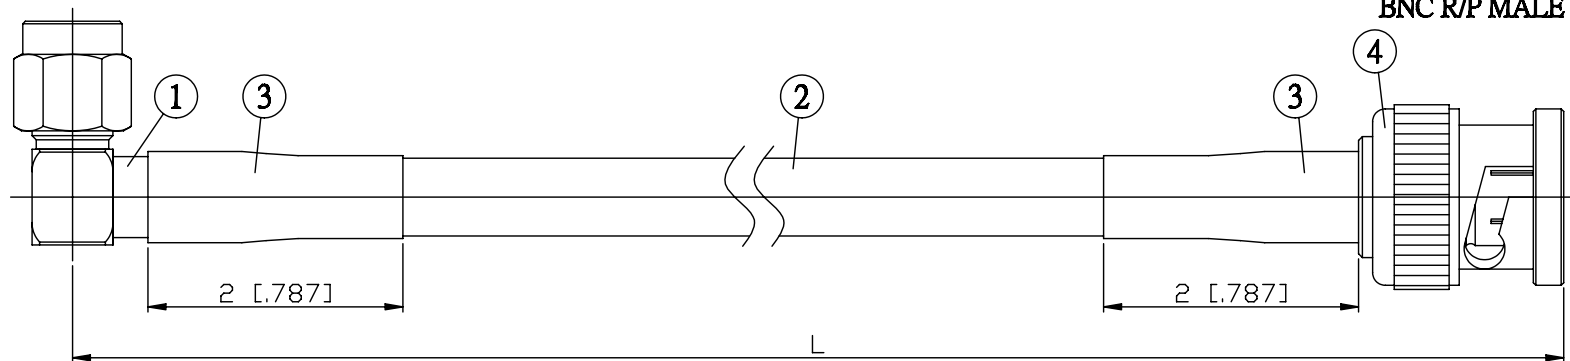

NO.	COMPONENTS	IMPEDANCE
1	SMA MALE RIGHT ANGLE	50 OHM
2	JBY240	50 OHM
3	HEAT SHRINKING TUBE	
4	BNC REVERSE POLARITY MALE	50 OHM

SMA MALE
RIGHT ANGLE

JYE BAO P/N	L CM (INCH)
A39B60-L240-15	15 (5.906)
A39B60-L240-30	30 (11.811)
A39B60-L240-50	50 (19.685)
A39B60-L240-100	100 (39.370)
A39B60-L240-150	150 (59.055)
A39B60-L240-200	200 (78.740)
A39B60-L240-XXX	CUSTOM LENGTH IN CM

LENGTH TOLERANCE IS ±1.5% OR ±10MM, WHICHEVER IS GREATER.	JYE BAO CO., LTD. TAIPEI TAIWAN
	DESCRIPTION CABLE ASSEMBLY SMA PLUG R/A TO BNC R/P PLUG
	JYE BAO DRAWING NO. A39B60-L240-XXX