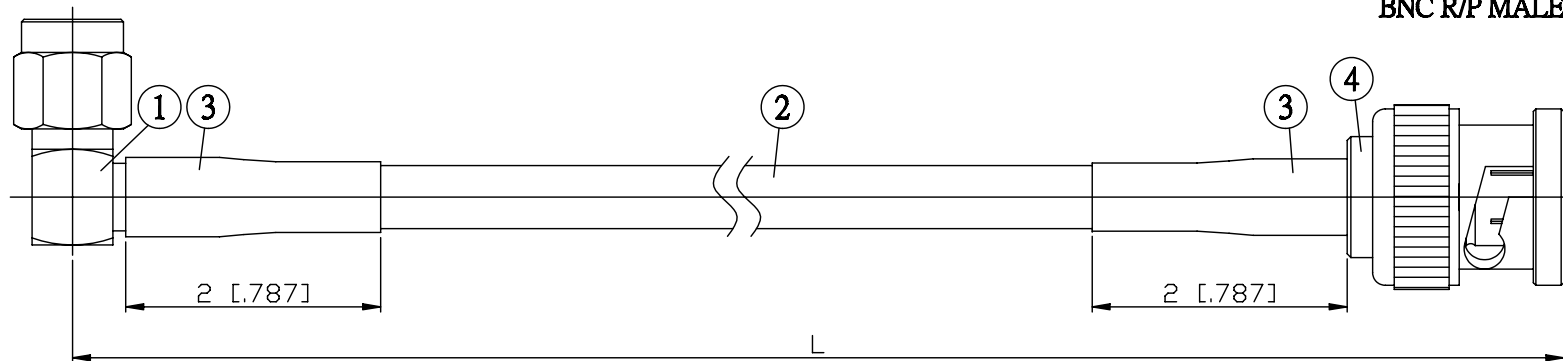

NO.	COMPONENTS	IMPEDANCE
1	SMA MALE RIGHT ANGLE	50 OHM
2	JBY195	50 OHM
3	HEAT SHRINKING TUBE	
4	BNC REVERSE POLARITY MALE	50 OHM

SMA MALE
RIGHT ANGLE

BNC R/P MALE

JYE BAO P/N	L CM (INCH)
A39B60-L195-15	15 (5.906)
A39B60-L195-30	30 (11.811)
A39B60-L195-50	50 (19.685)
A39B60-L195-100	100 (39.370)
A39B60-L195-150	150 (59.055)
A39B60-L195-200	200 (78.740)
A39B60-L195-XXX	CUSTOM LENGTH IN CM

LENGTH TOLERANCE IS ±1.5% OR ±10MM, WHICHEVER IS GREATER.	JYE BAO CO., LTD. TAIPEI TAIWAN
	DESCRIPTION CABLE ASSEMBLY SMA PLUG R/A TO BNC R/P PLUG
	JYE BAO DRAWING NO. A39B60-L195-XXX