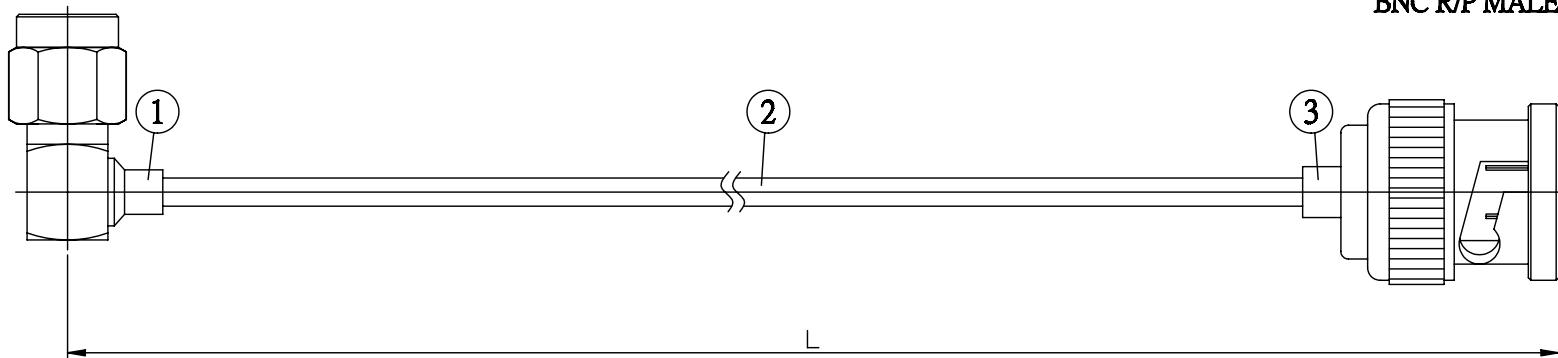

NO.	COMPONENTS	IMPEDANCE
1	SMA MALE RIGHT ANGLE	50 OHM
2	.085" TIN PLATED SEMI-RIGID CABLE (TIN PLATED RG405)	50 OHM
3	BNC REVERSE POLARITY MALE	50 OHM

SMA MALE
RIGHT ANGLE

BNC R/P MALE

JYE BAO P/N	L CM (INCH)
A39B60-85T-15	15 (5.906)
A39B60-85T-30	30 (11.811)
A39B60-85T-50	50 (19.685)
A39B60-85T-100	100 (39.370)
A39B60-85T-150	150 (59.055)
A39B60-85T-200	200 (78.740)
A39B60-85T-XXX	CUSTOM LENGTH IN CM

LENGTH TOLERANCE IS $\pm 1.5\%$ OR $\pm 10\text{MM}$, WHICHEVER IS GREATER.	JYE BAO CO., LTD. TAIPEI TAIWAN
	DESCRIPTION CABLE ASSEMBLY SMA PLUG R/A TO BNC R/P PLUG
	JYE BAO DRAWING NO. A39B60-85T-XXX