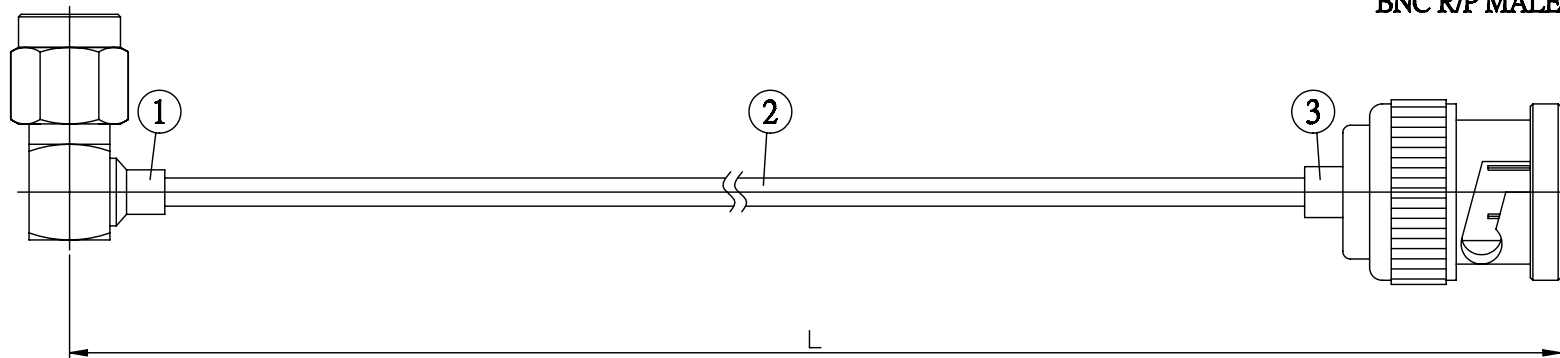

NO.	COMPONENTS	IMPEDANCE
1	SMA MALE RIGHT ANGLE	50 OHM
2	.085" HANDBENDABLE CABLE (= JYEBAO P/N .085SRF-W-P-50)	50 OHM
3	BNC REVERSE POLARITY MALE	50 OHM

SMA MALE  
RIGHT ANGLE

BNC R/P MALE

JYE BAO P/N	L CM (INCH)
A39B60-85S-15	15 (5.906)
A39B60-85S-30	30 (11.811)
A39B60-85S-50	50 (19.685)
A39B60-85S-100	100 (39.370)
A39B60-85S-150	150 (59.055)
A39B60-85S-200	200 (78.740)
A39B60-85S-XXX	CUSTOM LENGTH IN CM

LENGTH TOLERANCE IS ±1.5% OR ±10MM, WHICHEVER IS GREATER.	<b>JYE BAO CO., LTD.</b> TAIPEI TAIWAN
	DESCRIPTION CABLE ASSEMBLY SMA PLUG R/A TO BNC R/P PLUG
	JYE BAO DRAWING NO. A39B60-85S-XXX