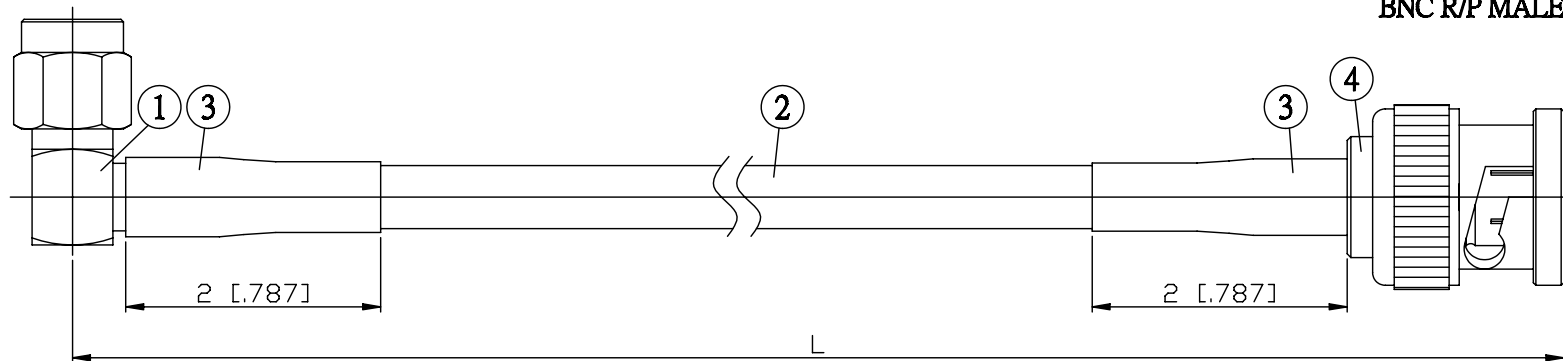

NO.	COMPONENTS	IMPEDANCE
1	SMA MALE RIGHT ANGLE	50 OHM
2	RG58	50 OHM
3	HEAT SHRINKING TUBE	
4	BNC REVERSE POLARITY MALE	50 OHM

SMA MALE  
RIGHT ANGLE

BNC R/P MALE

JYE BAO P/N	L CM (INCH)
A39B60-58-15	15 (5.906)
A39B60-58-30	30 (11.811)
A39B60-58-50	50 (19.685)
A39B60-58-100	100 (39.370)
A39B60-58-150	150 (59.055)
A39B60-58-200	200 (78.740)
A39B60-58-XXX	CUSTOM LENGTH IN CM

LENGTH TOLERANCE IS ±1.5% OR ±10MM, WHICHEVER IS GREATER.	<b>JYE BAO CO., LTD.</b> TAIPEI TAIWAN
	DESCRIPTION CABLE ASSEMBLY SMA PLUG R/A TO BNC R/P PLUG
	JYE BAO DRAWING NO. A39B60-58-XXX