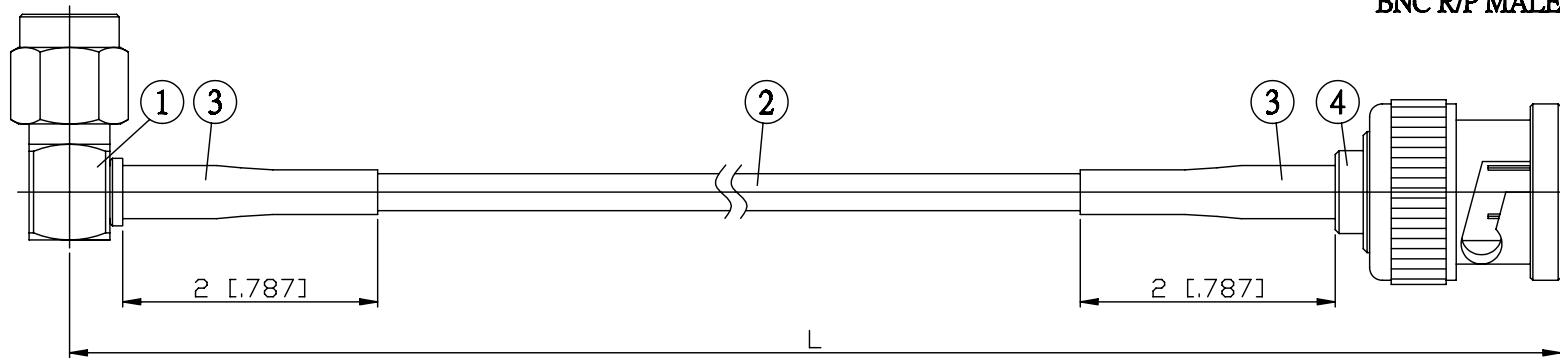

NO.	COMPONENTS	IMPEDANCE
1	SMA MALE RIGHT ANGLE	50 OHM
2	DOUBLE SHIELDED RG316(= RD316)	50 OHM
3	HEAT SHRINKING TUBE	
4	BNC REVERSE POLARITY MALE	50 OHM

SMA MALE
RIGHT ANGLE

BNC R/P MALE

JYE BAO P/N	L CM (INCH)
A39B60-316D-15	15 (5.906)
A39B60-316D-30	30 (11.811)
A39B60-316D-50	50 (19.685)
A39B60-316D-100	100 (39.370)
A39B60-316D-150	150 (59.055)
A39B60-316D-200	200 (78.740)
A39B60-316D-XXX	CUSTOM LENGTH IN CM

LENGTH TOLERANCE IS ±1.5% OR ±10MM, WHICHEVER IS GREATER.	JYE BAO CO., LTD. TAIPEI TAIWAN
	DESCRIPTION CABLE ASSEMBLY SMA PLUG R/A TO BNC R/P PLUG
	JYE BAO DRAWING NO. A39B60-316D-XXX