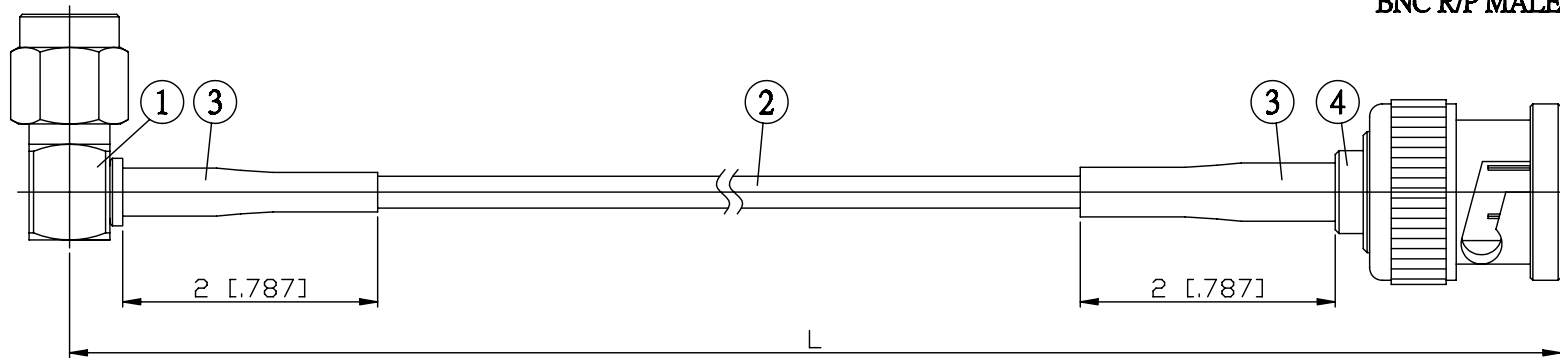

NO.	COMPONENTS	IMPEDANCE
1	SMA MALE RIGHT ANGLE	50 OHM
2	RG316	50 OHM
3	HEAT SHRINKING TUBE	
4	BNC REVERSE POLARITY MALE	50 OHM

SMA MALE  
RIGHT ANGLE

BNC R/P MALE

JYE BAO P/N	L CM (INCH)
A39B60-316-15	15 (5.906)
A39B60-316-30	30 (11.811)
A39B60-316-50	50 (19.685)
A39B60-316-100	100 (39.370)
A39B60-316-150	150 (59.055)
A39B60-316-200	200 (78.740)
A39B60-316-XXX	CUSTOM LENGTH IN CM

LENGTH TOLERANCE IS ±1.5% OR ±10MM, WHICHEVER IS GREATER.	<b>JYE BAO CO., LTD.</b> TAIPEI TAIWAN
	DESCRIPTION CABLE ASSEMBLY SMA PLUG R/A TO BNC R/P PLUG
	JYE BAO DRAWING NO. A39B60-316-XXX