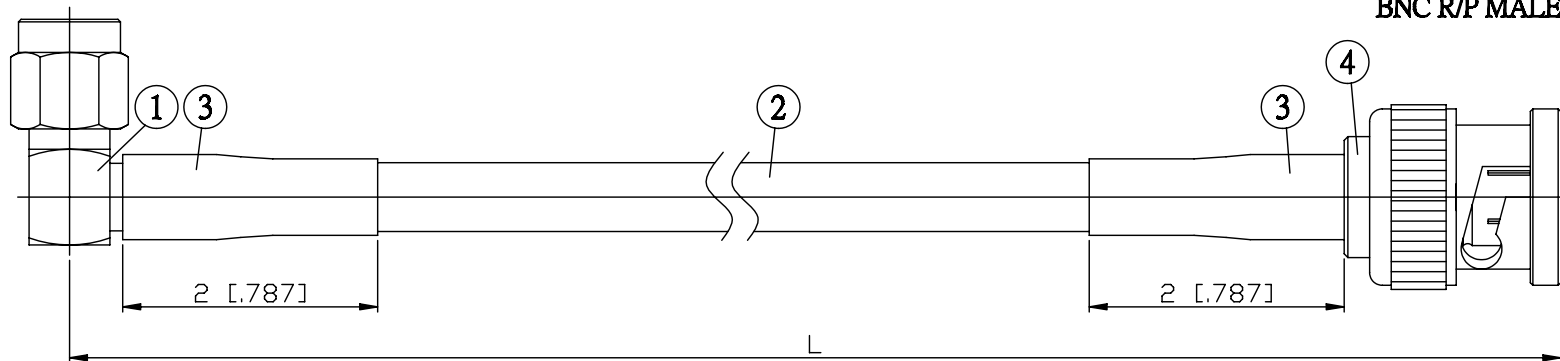

NO.	COMPONENTS	IMPEDANCE
1	SMA MALE RIGHT ANGLE	50 OHM
2	RG223	50 OHM
3	HEAT SHRINKING TUBE	
4	BNC REVERSE POLARITY MALE	50 OHM

SMA MALE
RIGHT ANGLE

JYE BAO P/N	L CM (INCH)
A39B60-223-15	15 (5.906)
A39B60-223-30	30 (11.811)
A39B60-223-50	50 (19.685)
A39B60-223-100	100 (39.370)
A39B60-223-150	150 (59.055)
A39B60-223-200	200 (78.740)
A39B60-223-XXX	CUSTOM LENGTH IN CM

LENGTH TOLERANCE IS ±1.5% OR ±10MM, WHICHEVER IS GREATER.	JYE BAO CO., LTD. TAIPEI TAIWAN
	DESCRIPTION CABLE ASSEMBLY SMA PLUG R/A TO BNC R/P PLUG
	JYE BAO DRAWING NO. A39B60-223-XXX