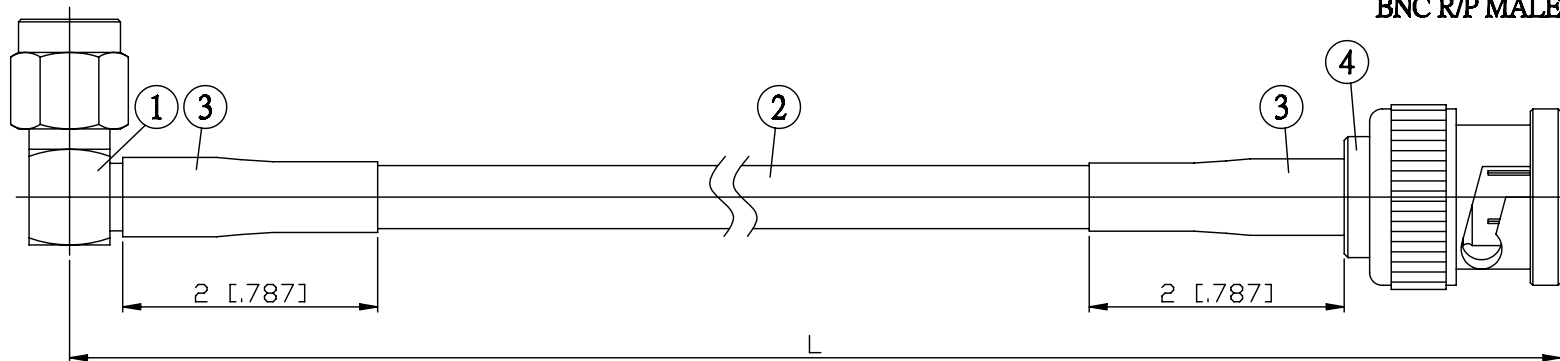

NO.	COMPONENTS	IMPEDANCE
1	SMA MALE RIGHT ANGLE	50 OHM
2	RG142	50 OHM
3	HEAT SHRINKING TUBE	
4	BNC REVERSE POLARITY MALE	50 OHM

SMA MALE
RIGHT ANGLE

BNC R/P MALE

JYE BAO P/N	L CM (INCH)
A39B60-142-15	15 (5.906)
A39B60-142-30	30 (11.811)
A39B60-142-50	50 (19.685)
A39B60-142-100	100 (39.370)
A39B60-142-150	150 (59.055)
A39B60-142-200	200 (78.740)
A39B60-142-XXX	CUSTOM LENGTH IN CM

LENGTH TOLERANCE IS ±1.5% OR ±10MM, WHICHEVER IS GREATER.	JYE BAO CO., LTD. TAIPEI TAIWAN
	DESCRIPTION CABLE ASSEMBLY SMA PLUG R/A TO BNC R/P PLUG
	JYE BAO DRAWING NO. A39B60-142-XXX