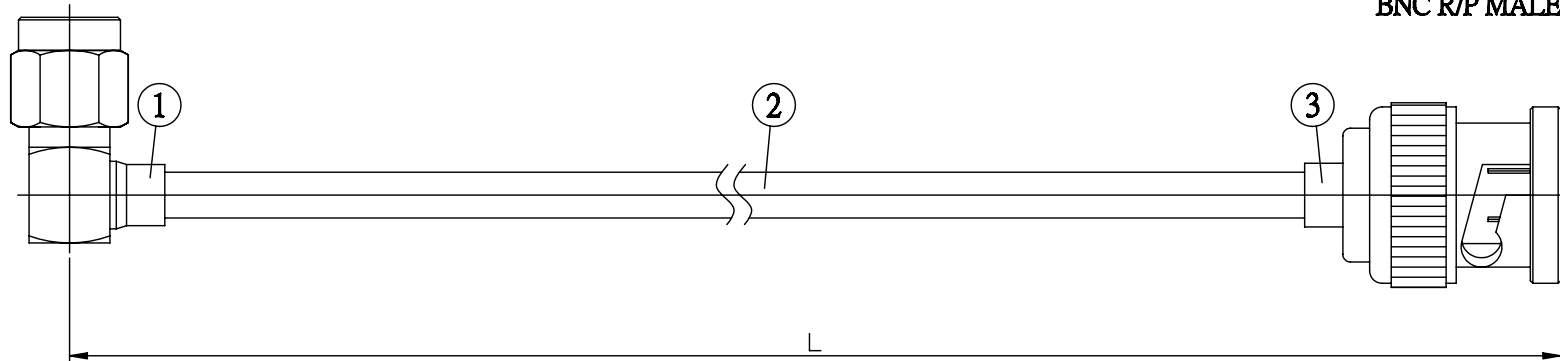

NO.	COMPONENTS	IMPEDANCE
1	SMA MALE RIGHT ANGLE	50 OHM
2	.141" HANDBENDABLE CABLE (= JYEBAO P/N .141SRF-W-P-50)	50 OHM
3	BNC REVERSE POLARITY MALE	50 OHM

SMA MALE
RIGHT ANGLE

BNC R/P MALE

JYE BAO P/N	L CM (INCH)
A39B60-141S-15	15 (5.906)
A39B60-141S-30	30 (11.811)
A39B60-141S-50	50 (19.685)
A39B60-141S-100	100 (39.370)
A39B60-141S-150	150 (59.055)
A39B60-141S-200	200 (78.740)
A39B60-141S-XXX	CUSTOM LENGTH IN CM

LENGTH TOLERANCE IS $\pm 1.5\%$ OR $\pm 10\text{MM}$, WHICHEVER IS GREATER.	JYE BAO CO., LTD. TAIPEI TAIWAN
	DESCRIPTION CABLE ASSEMBLY SMA PLUG R/A TO BNC R/P PLUG
	JYE BAO DRAWING NO. A39B60-141S-XXX