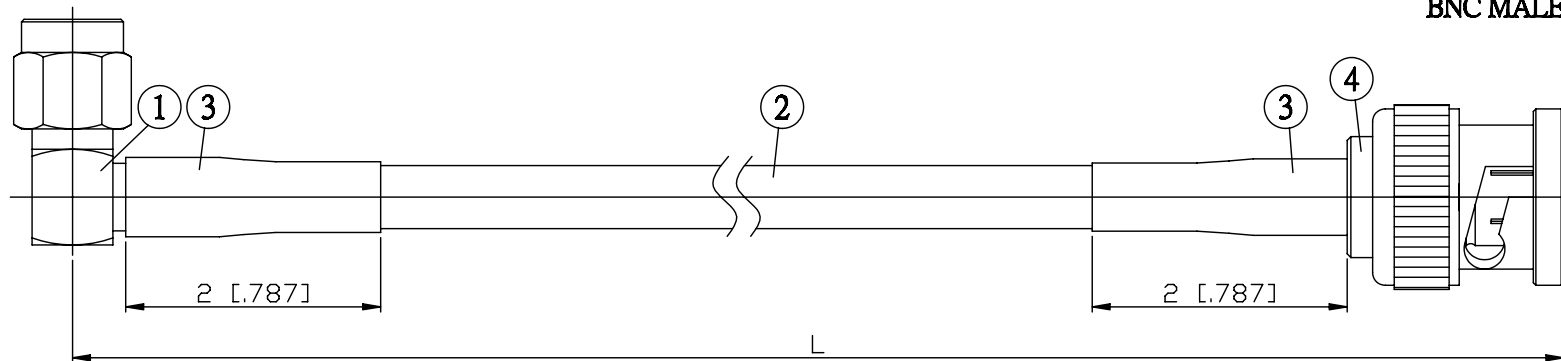

NO.	COMPONENTS	IMPEDANCE
1	SMA MALE RIGHT ANGLE	50 OHM
2	JBY195	50 OHM
3	HEAT SHRINKING TUBE	
4	BNC MALE	50 OHM

SMA MALE  
RIGHT ANGLE

BNC MALE

JYE BAO P/N	L CM (INCH)
A39B30-L195-15	15 (5.906)
A39B30-L195-30	30 (11.811)
A39B30-L195-50	50 (19.685)
A39B30-L195-100	100 (39.370)
A39B30-L195-150	150 (59.055)
A39B30-L195-200	200 (78.740)
A39B30-L195-XXX	CUSTOM LENGTH IN CM

LENGTH TOLERANCE IS ±1.5% OR ±10MM, WHICHEVER IS GREATER.	<b>JYE BAO CO., LTD.</b> TAIPEI TAIWAN
	DESCRIPTION CABLE ASSEMBLY SMA PLUG R/A TO BNC PLUG
	JYE BAO DRAWING NO. A39B30-L195-XXX