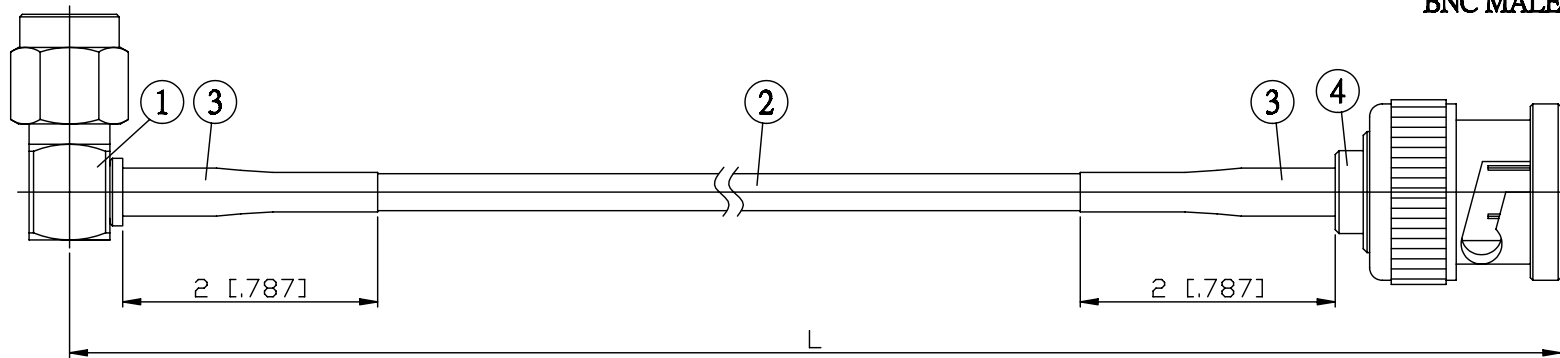

NO.	COMPONENTS	IMPEDANCE
1	SMA MALE RIGHT ANGLE	50 OHM
2	DOUBLE SHIELDED RG316(= RD316)	50 OHM
3	HEAT SHRINKING TUBE	
4	BNC MALE	50 OHM

SMA MALE  
RIGHT ANGLE

BNC MALE

JYE BAO P/N	L CM (INCH)
A39B30-316D-15	15 (5.906)
A39B30-316D-30	30 (11.811)
A39B30-316D-50	50 (19.685)
A39B30-316D-100	100 (39.370)
A39B30-316D-150	150 (59.055)
A39B30-316D-200	200 (78.740)
A39B30-316D-XXX	CUSTOM LENGTH IN CM

LENGTH TOLERANCE IS ±1.5% OR ±10MM, WHICHEVER IS GREATER.	<b>JYE BAO CO., LTD.</b> TAIPEI TAIWAN
	DESCRIPTION CABLE ASSEMBLY SMA PLUG R/A TO BNC PLUG
	JYE BAO DRAWING NO. A39B30-316D-XXX