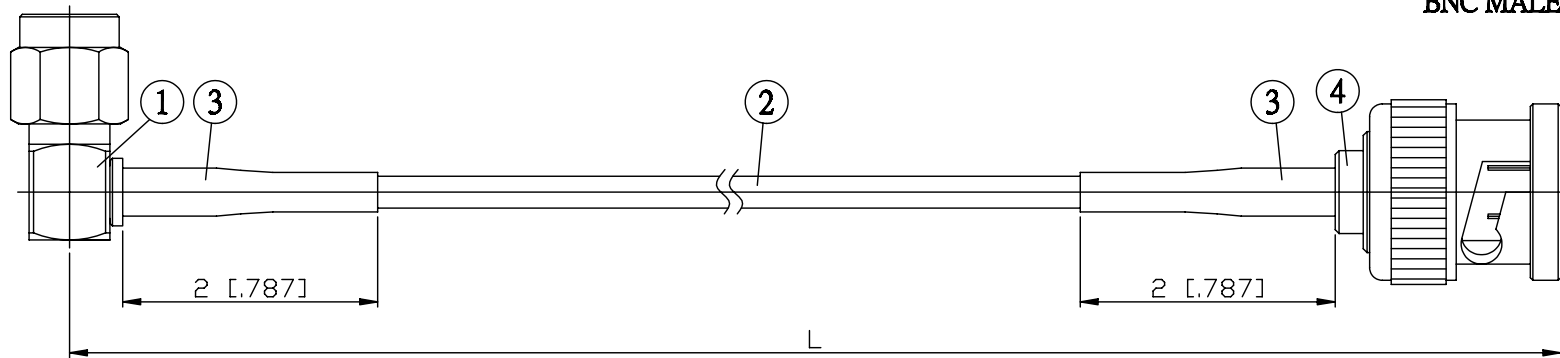

NO.	COMPONENTS	IMPEDANCE
1	SMA MALE RIGHT ANGLE	50 OHM
2	RG316	50 OHM
3	HEAT SHRINKING TUBE	
4	BNC MALE	50 OHM

SMA MALE
RIGHT ANGLE

BNC MALE

JYE BAO P/N	L CM (INCH)
A39B30-316-15	15 (5.906)
A39B30-316-30	30 (11.811)
A39B30-316-50	50 (19.685)
A39B30-316-100	100 (39.370)
A39B30-316-150	150 (59.055)
A39B30-316-200	200 (78.740)
A39B30-316-XXX	CUSTOM LENGTH IN CM

LENGTH TOLERANCE IS ±1.5% OR ±10MM, WHICHEVER IS GREATER.	JYE BAO CO., LTD. TAIPEI TAIWAN
	DESCRIPTION CABLE ASSEMBLY SMA PLUG R/A TO BNC PLUG
	JYE BAO DRAWING NO. A39B30-316-XXX