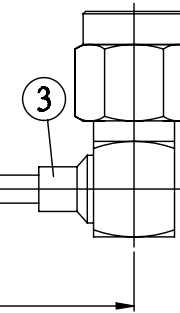

NO.	COMPONENTS	IMPEDANCE
1	SMA MALE RIGHT ANGLE	50 OHM
2	.085" HANDBENDABLE CABLE (= JYEBAO P/N .085SRF-W-P-50)	50 OHM
3	SMA REVERSE POLARITY MALE RIGHT ANGLE	50 OHM

SMA MALE
RIGHT ANGLE

SMA R/P MALE
RIGHT ANGLE

JYE BAO P/N	L CM (INCH)
A39A69-85S-15	15 (5.906)
A39A69-85S-30	30 (11.811)
A39A69-85S-50	50 (19.685)
A39A69-85S-100	100 (39.370)
A39A69-85S-150	150 (59.055)
A39A69-85S-200	200 (78.740)
A39A69-85S-XXX	CUSTOM LENGTH IN CM

LENGTH TOLERANCE IS ±1.5% OR ±10MM, WHICHEVER IS GREATER.	JYE BAO CO., LTD. TAIPEI TAIWAN
	<small>DESCRIPTION</small> CABLE ASSEMBLY SMA PLUG R/A TO SMA R/P PLUG R/A
	<small>JYE BAO DRAWING NO.</small> A39A69-85S-XXX