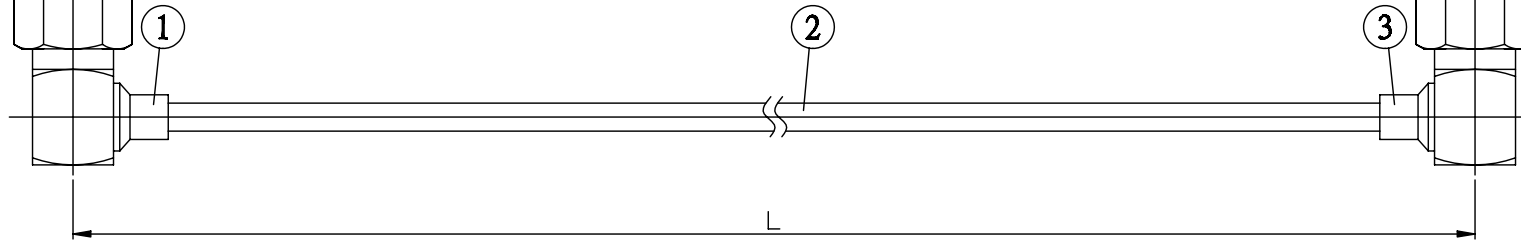

NO.	COMPONENTS	IMPEDANCE
1	SMA MALE RIGHT ANGLE	50 OHM
2	.085" HANDBENDABLE CABLE (= JYEBAO P/N .085SRF-W-P-50)	50 OHM
3	SMA REVERSE POLARITY MALE RIGHT ANGLE	50 OHM

SMA MALE
RIGHT ANGLE

SMA R/P MALE
RIGHT ANGLE

JYE BAO P/N	L CM (INCH)
A39A69-85S-15	15 (5.906)
A39A69-85S-30	30 (11.811)
A39A69-85S-50	50 (19.685)
A39A69-85S-100	100 (39.370)
A39A69-85S-150	150 (59.055)
A39A69-85S-200	200 (78.740)
A39A69-85S-XXX	CUSTOM LENGTH IN CM

LENGTH TOLERANCE IS ±1.5% OR ±10MM, WHICHEVER IS GREATER.	JYE BAO CO., LTD. TAIPEI TAIWAN
	<small>DESCRIPTION</small> CABLE ASSEMBLY SMA PLUG R/A TO SMA R/P PLUG R/A
	<small>JYE BAO DRAWING NO.</small> A39A69-85S-XXX