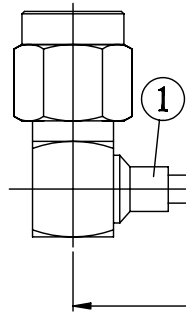

NO.	COMPONENTS	IMPEDANCE
1	SMA MALE RIGHT ANGLE	50 OHM
2	.085" HANDBENDABLE CABLE (= JYEBAO P/N .085SRF-W-P-50)	50 OHM
3	SMA REVERSE POLARITY MALE RIGHT ANGLE	50 OHM

SMA MALE
RIGHT ANGLE

SMA R/P MALE
RIGHT ANGLE

JYE BAO P/N	L CM (INCH)
A39A69-85S-15	15 (5.906)
A39A69-85S-30	30 (11.811)
A39A69-85S-50	50 (19.685)
A39A69-85S-100	100 (39.370)
A39A69-85S-150	150 (59.055)
A39A69-85S-200	200 (78.740)
A39A69-85S-XXX	CUSTOM LENGTH IN CM

LENGTH TOLERANCE IS ±1.5% OR ±10MM, WHICHEVER IS GREATER.	JYE BAO CO., LTD. TAIPEI TAIWAN
	<small>DESCRIPTION</small> CABLE ASSEMBLY SMA PLUG R/A TO SMA R/P PLUG R/A
	<small>JYE BAO DRAWING NO.</small> A39A69-85S-XXX