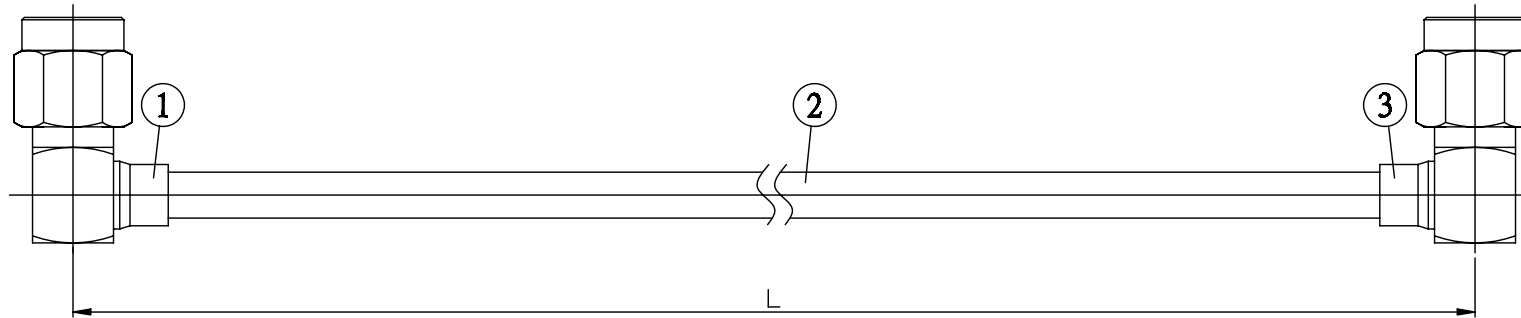

NO.	COMPONENTS	IMPEDANCE
1	SMA MALE RIGHT ANGLE	50 OHM
2	.141" HANDBENDABLE CABLE (= JYEBAO P/N .141SRF-W-P-50)	50 OHM
3	SMA REVERSE POLARITY MALE RIGHT ANGLE	50 OHM

SMA MALE
RIGHT ANGLE

SMA R/P MALE
RIGHT ANGLE

JYE BAO P/N	L CM (INCH)
A39A69-141S-15	15 (5.906)
A39A69-141S-30	30 (11.811)
A39A69-141S-50	50 (19.685)
A39A69-141S-100	100 (39.370)
A39A69-141S-150	150 (59.055)
A39A69-141S-200	200 (78.740)
A39A69-141S-XXX	CUSTOM LENGTH IN CM

LENGTH TOLERANCE IS ±1.5% OR ±10MM, WHICHEVER IS GREATER.	JYE BAO CO., LTD. TAIPEI TAIWAN
	<small>DESCRIPTION</small> CABLE ASSEMBLY SMA PLUG R/A TO SMA R/P PLUG R/A
	<small>JYE BAO DRAWING NO.</small> A39A69-141S-XXX