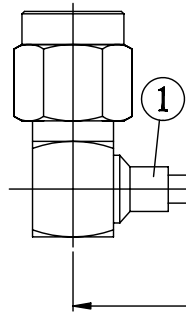

NO.	COMPONENTS	IMPEDANCE
1	SMA MALE RIGHT ANGLE	50 OHM
2	.085" HANDBENDABLE CABLE (= JYEBAO P/N .085SRF-W-P-50)	50 OHM

SMA MALE
RIGHT ANGLE

2

L

SMA MALE
RIGHT ANGLE

JYE BAO P/N	L CM (INCH)
A39A39-85S-15	15 (5.906)
A39A39-85S-30	30 (11.811)
A39A39-85S-50	50 (19.685)
A39A39-85S-100	100 (39.370)
A39A39-85S-150	150 (59.055)
A39A39-85S-200	200 (78.740)
A39A39-85S-XXX	CUSTOM LENGTH IN CM

LENGTH TOLERANCE IS ±1.5% OR ±10MM, WHICHEVER IS GREATER.	JYE BAO CO., LTD. TAIPEI TAIWAN
	DESCRIPTION CABLE ASSEMBLY SMA PLUG R/A TO SMA PLUG R/A
	JYE BAO DRAWING NO. A39A39-85S-XXX