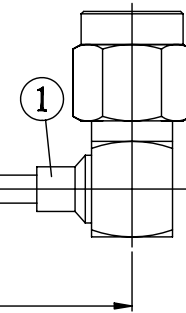

NO.	COMPONENTS	IMPEDANCE
1	SMA MALE RIGHT ANGLE	50 OHM
2	.085" HANDBENDABLE CABLE (= JYEBAO P/N .085SRF-W-P-50)	50 OHM

SMA MALE
RIGHT ANGLE

2

L

SMA MALE
RIGHT ANGLE

JYE BAO P/N	L CM (INCH)
A39A39-85S-15	15 (5.906)
A39A39-85S-30	30 (11.811)
A39A39-85S-50	50 (19.685)
A39A39-85S-100	100 (39.370)
A39A39-85S-150	150 (59.055)
A39A39-85S-200	200 (78.740)
A39A39-85S-XXX	CUSTOM LENGTH IN CM

LENGTH TOLERANCE IS ±1.5% OR ±10MM, WHICHEVER IS GREATER.	JYE BAO CO., LTD. TAIPEI TAIWAN
	DESCRIPTION CABLE ASSEMBLY SMA PLUG R/A TO SMA PLUG R/A
	JYE BAO DRAWING NO. A39A39-85S-XXX