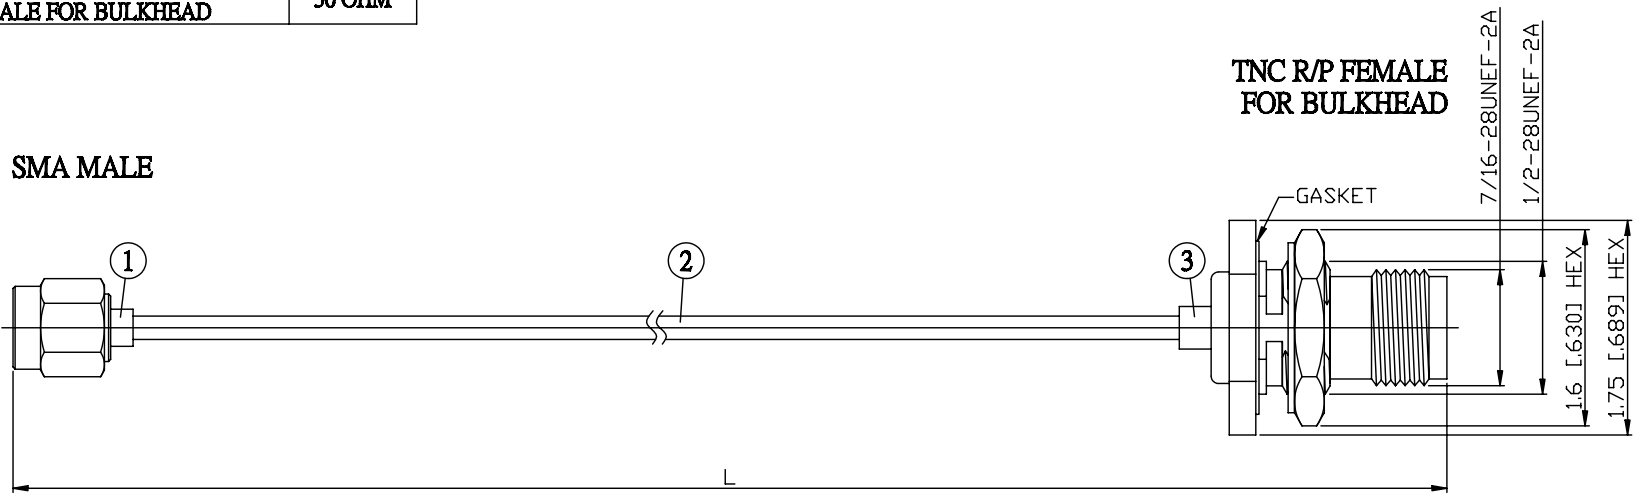

NO.	COMPONENTS	IMPEDANCE
1	SMA MALE	50 OHM
2	.085" HANDBENDABLE CABLE (= JYEBAO P/N .085SRF-W-P-50)	50 OHM
3	TNC REVERSE POLARITY FEMALE FOR BULKHEAD	50 OHM

JYE BAO P/N	L CM (INCH)
A30T95-85T-15	15 (5.906)
A30T95-85T-30	30 (11.811)
A30T95-85T-50	50 (19.685)
A30T95-85T-100	100 (39.370)
A30T95-85T-150	150 (59.055)
A30T95-85T-200	200 (78.740)
A30T95-85T-XXX	CUSTOM LENGTH IN CM

LENGTH TOLERANCE IS ±1.5% OR ±10MM, WHICHEVER IS GREATER.	<b>JYE BAO CO., LTD.</b> TAIPEI TAIWAN
	DESCRIPTION CABLE ASSEMBLY SMA PLUG TO TNC R/P JACK FOR BULKHEAD
	JYE BAO DRAWING NO. A30T95-85T-XXX