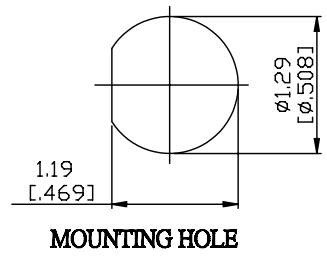

NO.	COMPONENTS	IMPEDANCE
1	SMA MALE	50 OHM
2	.085" HANDBENDABLE CABLE (= JYEBAO P/N .085SRF-W-P-50)	50 OHM
3	TNC REVERSE POLARITY FEMALE FOR BULKHEAD	50 OHM

JYE BAO P/N	L CM (INCH)
A30T95-85T-15	15 (5.906)
A30T95-85T-30	30 (11.811)
A30T95-85T-50	50 (19.685)
A30T95-85T-100	100 (39.370)
A30T95-85T-150	150 (59.055)
A30T95-85T-200	200 (78.740)
A30T95-85T-XXX	CUSTOM LENGTH IN CM

LENGTH TOLERANCE IS ±1.5% OR ±10MM, WHICHEVER IS GREATER.	<b>JYE BAO CO., LTD.</b> TAIPEI TAIWAN
	DESCRIPTION CABLE ASSEMBLY SMA PLUG TO TNC R/P JACK FOR BULKHEAD
	JYE BAO DRAWING NO. A30T95-85T-XXX