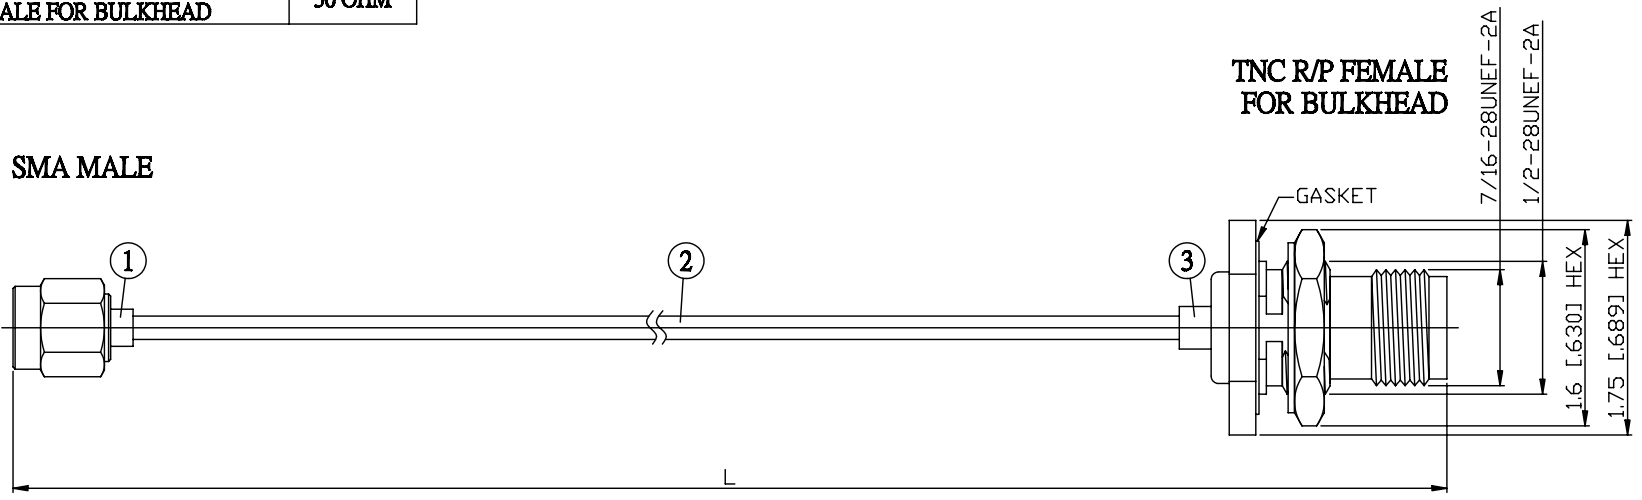

NO.	COMPONENTS	IMPEDANCE
1	SMA MALE	50 OHM
2	.085" HANDBENDABLE CABLE (= JYBAO P/N .085SRF-W-P-50)	50 OHM
3	TNC REVERSE POLARITY FEMALE FOR BULKHEAD	50 OHM

JYE BAO P/N	L CM (INCH)
A30T95-85S-15	15 (5.906)
A30T95-85S-30	30 (11.811)
A30T95-85S-50	50 (19.685)
A30T95-85S-100	100 (39.370)
A30T95-85S-150	150 (59.055)
A30T95-85S-200	200 (78.740)
A30T95-85S-XXX	CUSTOM LENGTH IN CM

LENGTH TOLERANCE IS ±1.5% OR ±10MM, WHICHEVER IS GREATER.	JYE BAO CO., LTD. TAIPEI TAIWAN
	DESCRIPTION CABLE ASSEMBLY SMA PLUG TO TNC R/P JACK FOR BULKHEAD
	JYE BAO DRAWING NO. A30T95-85S-XXX