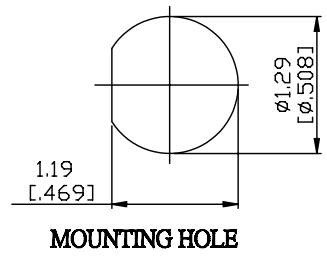

NO.	COMPONENTS	IMPEDANCE
1	SMA MALE	50 OHM
2	.085" HANDBENDABLE CABLE (= JYBAO P/N .085SRF-W-P-50)	50 OHM
3	TNC REVERSE POLARITY FEMALE FOR BULKHEAD	50 OHM

JYE BAO P/N	L CM (INCH)
A30T95-85S-15	15 (5.906)
A30T95-85S-30	30 (11.811)
A30T95-85S-50	50 (19.685)
A30T95-85S-100	100 (39.370)
A30T95-85S-150	150 (59.055)
A30T95-85S-200	200 (78.740)
A30T95-85S-XXX	CUSTOM LENGTH IN CM

LENGTH TOLERANCE IS ±1.5% OR ±10MM, WHICHEVER IS GREATER.	JYE BAO CO., LTD. TAIPEI TAIWAN
	DESCRIPTION CABLE ASSEMBLY SMA PLUG TO TNC R/P JACK FOR BULKHEAD
	JYE BAO DRAWING NO. A30T95-85S-XXX