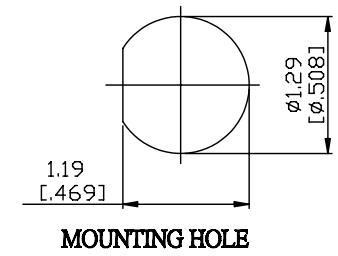

NO.	COMPONENTS	IMPEDANCE
1	SMA MALE	50 OHM
2	RG58	50 OHM
3	HEAT SHRINKING TUBE	
4	TNC REVERSE POLARITY FEMALE FOR BULKHEAD	50 OHM

JYE BAO P/N	L CM (INCH)
A30T95-58-15	15 (5.906)
A30T95-58-30	30 (11.811)
A30T95-58-50	50 (19.685)
A30T95-58-100	100 (39.370)
A30T95-58-150	150 (59.055)
A30T95-58-200	200 (78.740)
A30T95-58-XXX	CUSTOM LENGTH IN CM

LENGTH TOLERANCE IS $\pm 1.5\%$ OR ± 10MM, WHICHEVER IS GREATER.	JYE BAO CO., LTD. TAIPEI TAIWAN
	DESCRIPTION CABLE ASSEMBLY SMA PLUG TO TNC R/P JACK FOR BULKHEAD
	JYE BAO DRAWING NO. A30T95-58-XXX