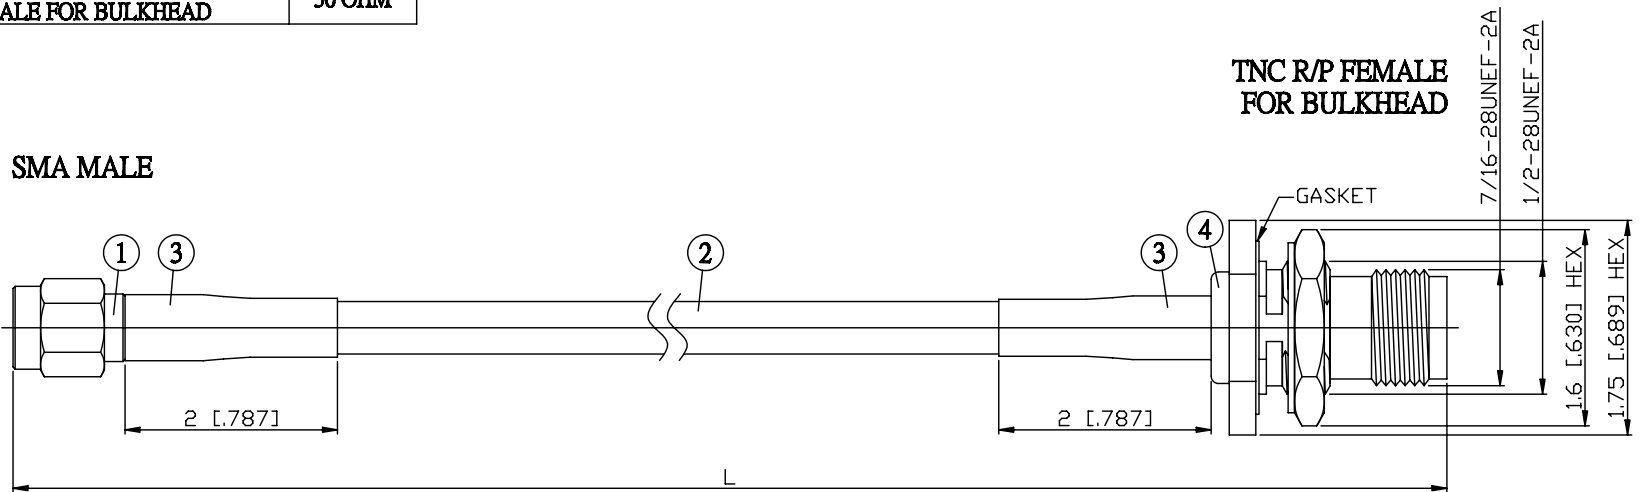

NO.	COMPONENTS	IMPEDANCE
1	SMA MALE	50 OHM
2	RG58	50 OHM
3	HEAT SHRINKING TUBE	
4	TNC REVERSE POLARITY FEMALE FOR BULKHEAD	50 OHM

JYE BAO P/N	L CM (INCH)
A30T95-58-15	15 (5.906)
A30T95-58-30	30 (11.811)
A30T95-58-50	50 (19.685)
A30T95-58-100	100 (39.370)
A30T95-58-150	150 (59.055)
A30T95-58-200	200 (78.740)
A30T95-58-XXX	CUSTOM LENGTH IN CM

LENGTH TOLERANCE IS $\pm 1.5\%$ OR ± 10MM, WHICHEVER IS GREATER.	JYE BAO CO., LTD. TAIPEI TAIWAN
	DESCRIPTION CABLE ASSEMBLY SMA PLUG TO TNC R/P JACK FOR BULKHEAD
	JYE BAO DRAWING NO. A30T95-58-XXX