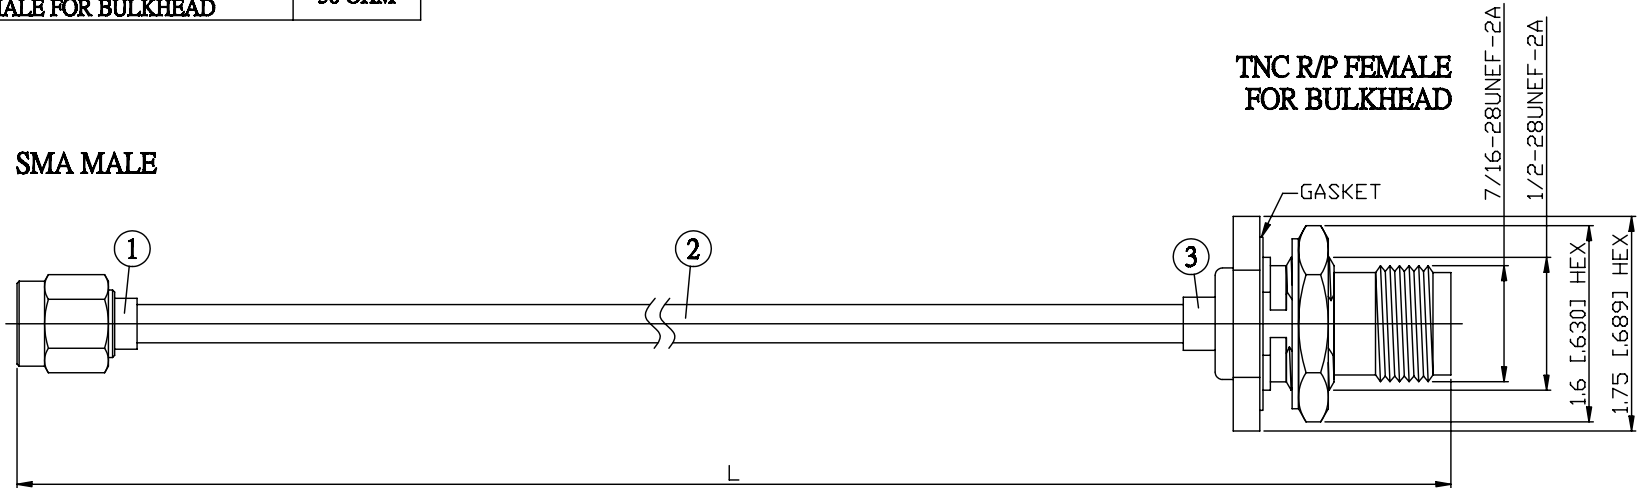

NO.	COMPONENTS	IMPEDANCE
1	SMA MALE	50 OHM
2	.141" TIN PLATED SEMI-RIGID CABLE (TIN PLATED RG402)	50 OHM
3	TNC REVERSE POLARITY FEMALE FOR BULKHEAD	50 OHM

JYE BAO P/N	L CM (INCH)
A30T95-141T-15	15 (5.906)
A30T95-141T-30	30 (11.811)
A30T95-141T-50	50 (19.685)
A30T95-141T-100	100 (39.370)
A30T95-141T-150	150 (59.055)
A30T95-141T-200	200 (78.740)
A30T95-141T-XXX	CUSTOM LENGTH IN CM

LENGTH TOLERANCE IS ±1.5% OR ±10MM, WHICHEVER IS GREATER.	JYE BAO CO., LTD. TAIPEI TAIWAN
	DESCRIPTION CABLE ASSEMBLY SMA PLUG TO TNC R/P JACK FOR BULKHEAD
	JYE BAO DRAWING NO. A30T95-141T-XXX