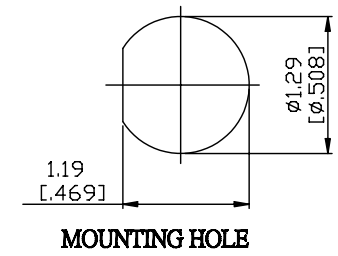

NO.	COMPONENTS	IMPEDANCE
1	SMA MALE	50 OHM
2	.141" TIN PLATED SEMI-RIGID CABLE (TIN PLATED RG402)	50 OHM
3	TNC REVERSE POLARITY FEMALE FOR BULKHEAD	50 OHM

JYE BAO P/N	L CM (INCH)
A30T95-141T-15	15 (5.906)
A30T95-141T-30	30 (11.811)
A30T95-141T-50	50 (19.685)
A30T95-141T-100	100 (39.370)
A30T95-141T-150	150 (59.055)
A30T95-141T-200	200 (78.740)
A30T95-141T-XXX	CUSTOM LENGTH IN CM

LENGTH TOLERANCE IS ±1.5% OR ±10MM, WHICHEVER IS GREATER.	JYE BAO CO., LTD. TAIPEI TAIWAN
	DESCRIPTION CABLE ASSEMBLY SMA PLUG TO TNC R/P JACK FOR BULKHEAD
	JYE BAO DRAWING NO. A30T95-141T-XXX