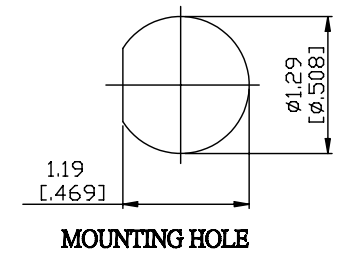

NO.	COMPONENTS	IMPEDANCE
1	SMA MALE	50 OHM
2	.141" HANDBENDABLE CABLE (= JYBAO P/N .141SRF-W-P-50)	50 OHM
3	TNC REVERSE POLARITY FEMALE FOR BULKHEAD	50 OHM

JYE BAO P/N	L CM (INCH)
A30T95-141S-15	15 (5.906)
A30T95-141S-30	30 (11.811)
A30T95-141S-50	50 (19.685)
A30T95-141S-100	100 (39.370)
A30T95-141S-150	150 (59.055)
A30T95-141S-200	200 (78.740)
A30T95-141S-XXX	CUSTOM LENGTH IN CM

LENGTH TOLERANCE IS ±1.5% OR ±10MM, WHICHEVER IS GREATER.	<b>JYE BAO CO., LTD.</b> TAIPEI TAIWAN
	DESCRIPTION CABLE ASSEMBLY SMA PLUG TO TNC R/P JACK FOR BULKHEAD
	JYE BAO DRAWING NO. A30T95-141S-XXX