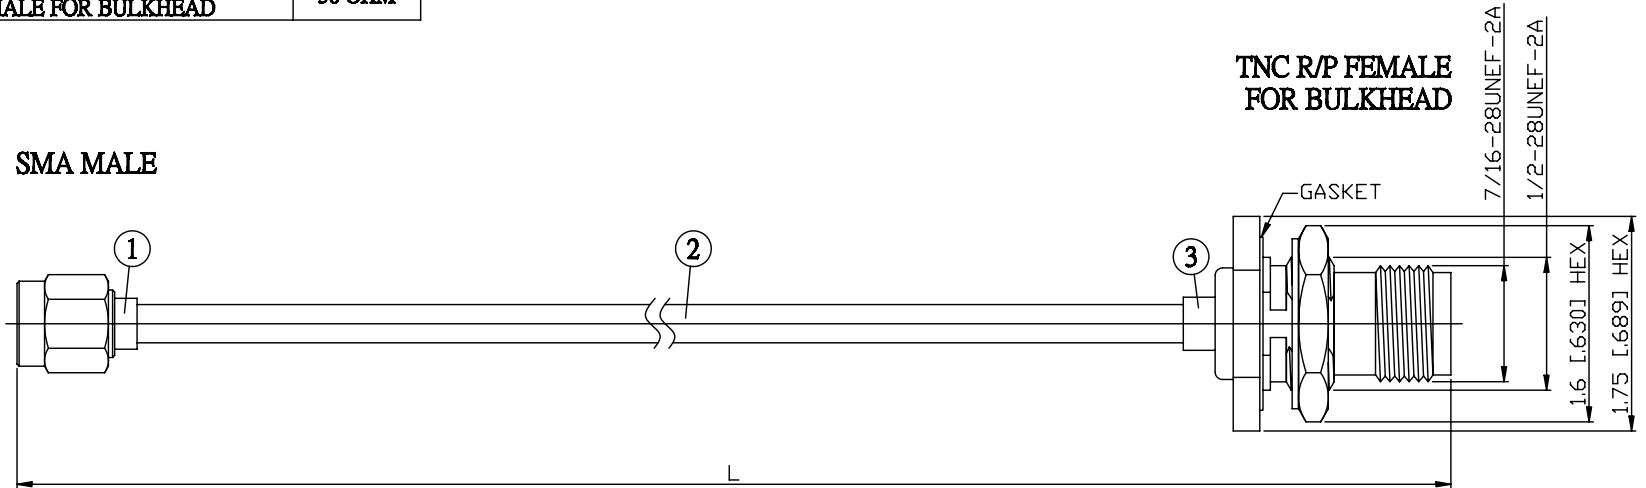

NO.	COMPONENTS	IMPEDANCE
1	SMA MALE	50 OHM
2	.141" HANDBENDABLE CABLE (= JYBAO P/N .141SRF-W-P-50)	50 OHM
3	TNC REVERSE POLARITY FEMALE FOR BULKHEAD	50 OHM

JYE BAO P/N	L CM (INCH)
A30T95-141S-15	15 (5.906)
A30T95-141S-30	30 (11.811)
A30T95-141S-50	50 (19.685)
A30T95-141S-100	100 (39.370)
A30T95-141S-150	150 (59.055)
A30T95-141S-200	200 (78.740)
A30T95-141S-XXX	CUSTOM LENGTH IN CM

LENGTH TOLERANCE IS ±1.5% OR ±10MM, WHICHEVER IS GREATER.	<b>JYE BAO CO., LTD.</b> TAIPEI TAIWAN
	DESCRIPTION CABLE ASSEMBLY SMA PLUG TO TNC R/P JACK FOR BULKHEAD
	JYE BAO DRAWING NO. A30T95-141S-XXX