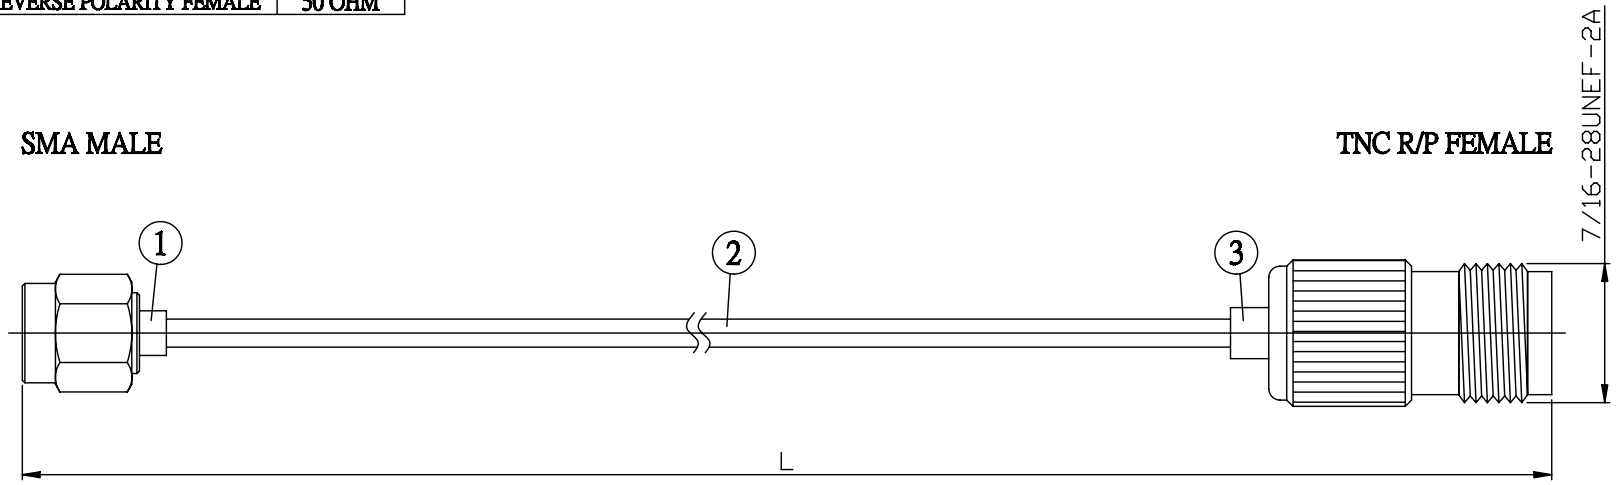

NO.	COMPONENTS	IMPEDANCE
1	SMA MALE	50 OHM
2	.085" HANDBENDABLE CABLE (= JYEBAO P/N .085SRF-W-P-50)	50 OHM
3	TNC REVERSE POLARITY FEMALE	50 OHM

JYE BAO P/N	L CM (INCH)
A30T90-85S-15	15 (5.906)
A30T90-85S-30	30 (11.811)
A30T90-85S-50	50 (19.685)
A30T90-85S-100	100 (39.370)
A30T90-85S-150	150 (59.055)
A30T90-85S-200	200 (78.740)
A30T90-85S-XXX	CUSTOM LENGTH IN CM

LENGTH TOLERANCE IS ±1.5% OR ±10MM, WHICHEVER IS GREATER.	JYE BAO CO., LTD. TAIPEI TAIWAN
	<small>DESCRIPTION</small> CABLE ASSEMBLY SMA PLUG TO TNC R/P JACK
	<small>JYE BAO DRAWING NO.</small> A30T90-85S-XXX