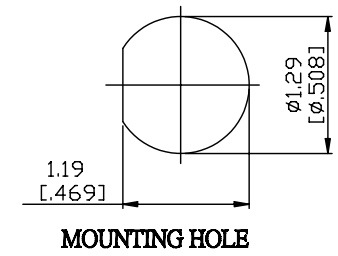

NO.	COMPONENTS	IMPEDANCE
1	SMA MALE	50 OHM
2	.085" TIN PLATED SEMI-RIGID CABLE (TIN PLATED RG405)	50 OHM
3	TNC FEMALE FOR BULKHEAD	50 OHM

JYE BAO P/N	L CM (INCH)
A30T85-85T-15	15 (5.906)
A30T85-85T-30	30 (11.811)
A30T85-85T-50	50 (19.685)
A30T85-85T-100	100 (39.370)
A30T85-85T-150	150 (59.055)
A30T85-85T-200	200 (78.740)
A30T85-85T-XXX	CUSTOM LENGTH IN CM

LENGTH TOLERANCE IS ±1.5% OR ±10MM, WHICHEVER IS GREATER.	JYE BAO CO., LTD. TAIPEI TAIWAN	
	DESCRIPTION	CABLE ASSEMBLY SMA PLUG TO TNC JACK FOR BULKHEAD
	JYE BAO DRAWING NO.	A30T85-85T-XXX