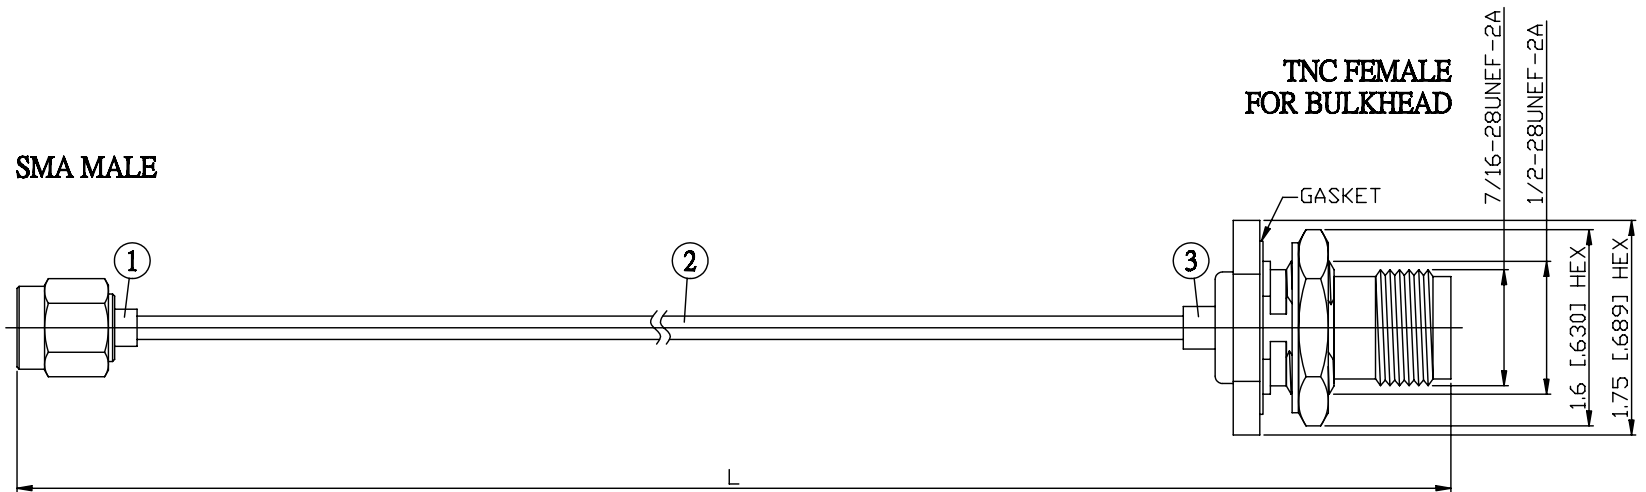

NO.	COMPONENTS	IMPEDANCE
1	SMA MALE	50 OHM
2	.085" TIN PLATED SEMI-RIGID CABLE (TIN PLATED RG405)	50 OHM
3	TNC FEMALE FOR BULKHEAD	50 OHM

JYE BAO P/N	L CM (INCH)
A30T85-85T-15	15 (5.906)
A30T85-85T-30	30 (11.811)
A30T85-85T-50	50 (19.685)
A30T85-85T-100	100 (39.370)
A30T85-85T-150	150 (59.055)
A30T85-85T-200	200 (78.740)
A30T85-85T-XXX	CUSTOM LENGTH IN CM

LENGTH TOLERANCE IS ±1.5% OR ±10MM, WHICHEVER IS GREATER.	JYE BAO CO., LTD. TAIPEI TAIWAN	
	DESCRIPTION	CABLE ASSEMBLY SMA PLUG TO TNC JACK FOR BULKHEAD
	JYE BAO DRAWING NO.	A30T85-85T-XXX