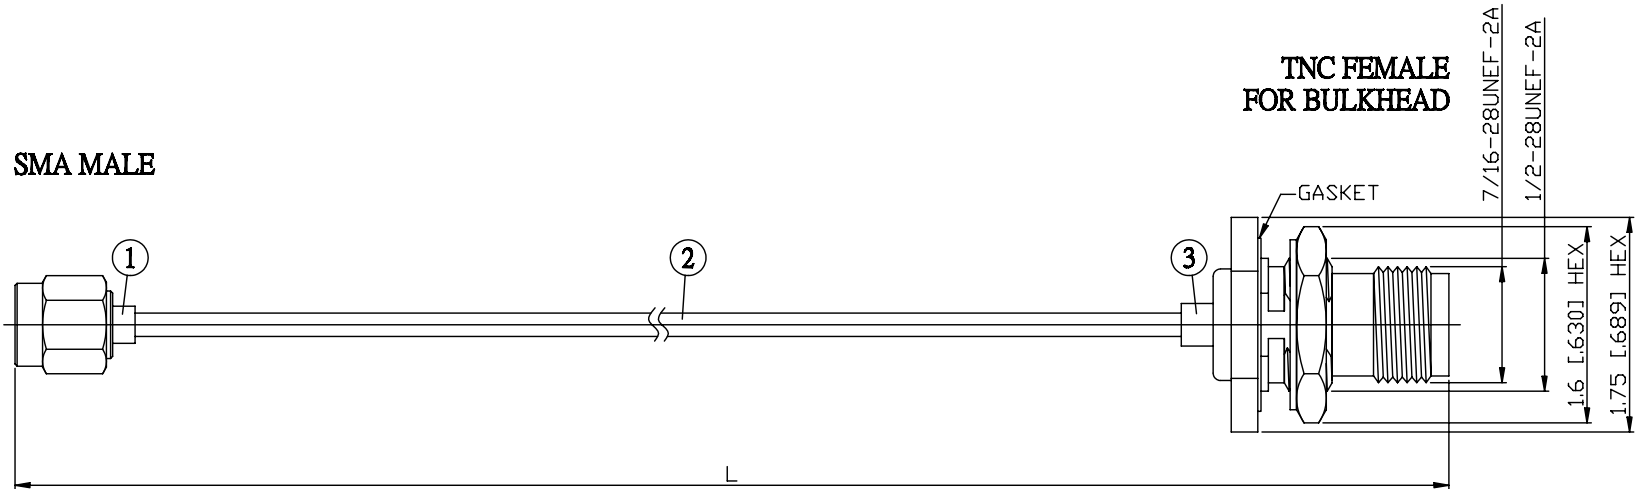

NO.	COMPONENTS	IMPEDANCE
1	SMA MALE	50 OHM
2	.085" HANDBENDABLE CABLE (= JYEBAO P/N .085SRF-W-P-50)	50 OHM
3	TNC FEMALE FOR BULKHEAD	50 OHM

JYE BAO P/N	L CM (INCH)
A30T85-85S-15	15 (5.906)
A30T85-85S-30	30 (11.811)
A30T85-85S-50	50 (19.685)
A30T85-85S-100	100 (39.370)
A30T85-85S-150	150 (59.055)
A30T85-85S-200	200 (78.740)
A30T85-85S-XXX	CUSTOM LENGTH IN CM

LENGTH TOLERANCE IS ±1.5% OR ±10MM, WHICHEVER IS GREATER.	JYE BAO CO., LTD.	
	TAIPEI TAIWAN	
	DESCRIPTION	CABLE ASSEMBLY SMA PLUG TO TNC JACK FOR BULKHEAD
	JYE BAO DRAWING NO.	A30T85-85S-XXX