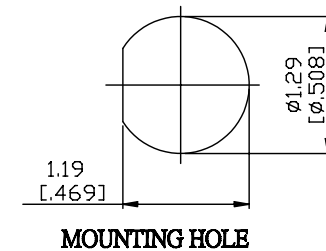

NO.	COMPONENTS	IMPEDANCE
1	SMA MALE	50 OHM
2	.085" HANDBENDABLE CABLE (= JYEBAO P/N .085SRF-W-P-50)	50 OHM
3	TNC FEMALE FOR BULKHEAD	50 OHM

JYE BAO P/N	L CM (INCH)
A30T85-85S-15	15 (5.906)
A30T85-85S-30	30 (11.811)
A30T85-85S-50	50 (19.685)
A30T85-85S-100	100 (39.370)
A30T85-85S-150	150 (59.055)
A30T85-85S-200	200 (78.740)
A30T85-85S-XXX	CUSTOM LENGTH IN CM

LENGTH TOLERANCE IS ±1.5% OR ±10MM, WHICHEVER IS GREATER.	JYE BAO CO., LTD.	
	TAIPEI TAIWAN	
	DESCRIPTION	CABLE ASSEMBLY SMA PLUG TO TNC JACK FOR BULKHEAD
	JYE BAO DRAWING NO.	A30T85-85S-XXX