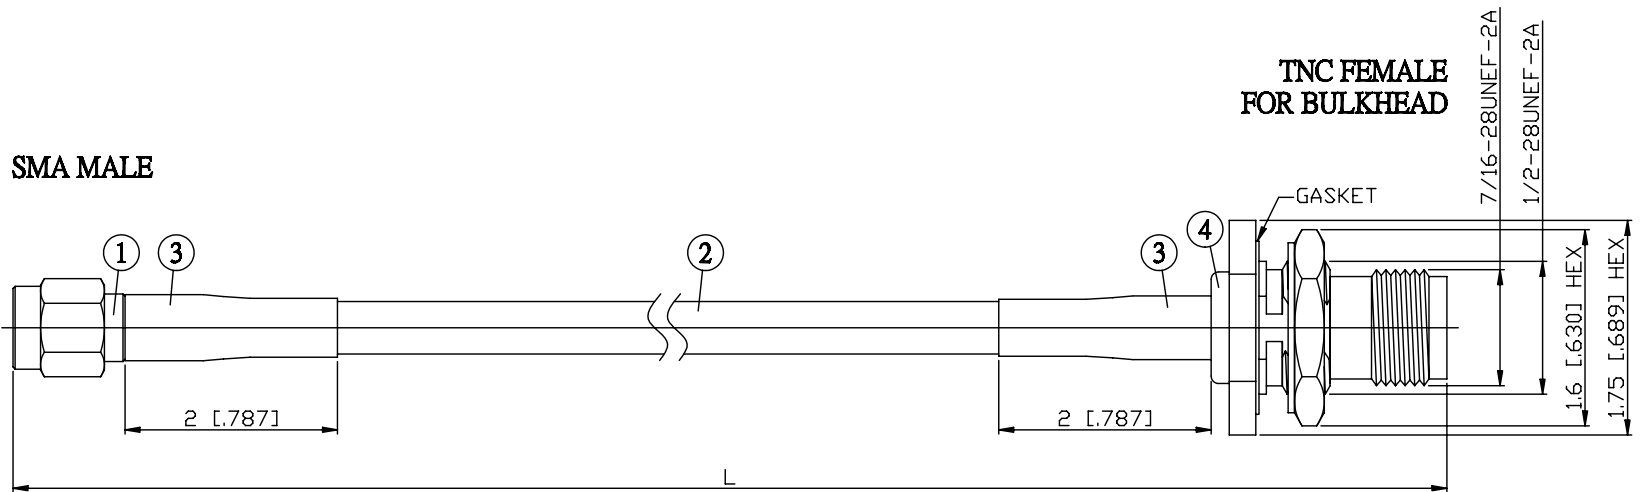

NO.	COMPONENTS	IMPEDANCE
1	SMA MALE	50 OHM
2	RG58	50 OHM
3	HEAT SHRINKING TUBE	
4	TNC FEMALE FOR BULKHEAD	50 OHM

JYE BAO P/N	L CM (INCH)
A30T85-58-15	15 (5.906)
A30T85-58-30	30 (11.811)
A30T85-58-50	50 (19.685)
A30T85-58-100	100 (39.370)
A30T85-58-150	150 (59.055)
A30T85-58-200	200 (78.740)
A30T85-58-XXX	CUSTOM LENGTH IN CM

<b>LENGTH TOLERANCE IS <math>\pm 1.5\%</math> OR <math>\pm 10</math>MM, WHICHEVER IS GREATER.</b>	<b>JYE BAO CO., LTD.</b> TAIPEI TAIWAN	
	DESCRIPTION	CABLE ASSEMBLY SMA PLUG TO TNC JACK FOR BULKHEAD
	JYE BAO DRAWING NO.	A30T85-58-XXX