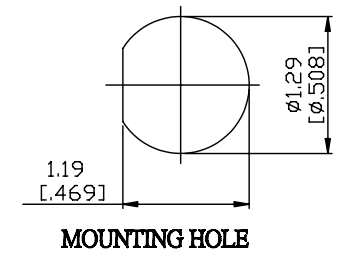

NO.	COMPONENTS	IMPEDANCE
1	SMA MALE	50 OHM
2	RG58	50 OHM
3	HEAT SHRINKING TUBE	
4	TNC FEMALE FOR BULKHEAD	50 OHM

JYE BAO P/N	L CM (INCH)
A30T85-58-15	15 (5.906)
A30T85-58-30	30 (11.811)
A30T85-58-50	50 (19.685)
A30T85-58-100	100 (39.370)
A30T85-58-150	150 (59.055)
A30T85-58-200	200 (78.740)
A30T85-58-XXX	CUSTOM LENGTH IN CM

<b>LENGTH TOLERANCE IS <math>\pm 1.5\%</math> OR <math>\pm 10</math>MM, WHICHEVER IS GREATER.</b>	<b>JYE BAO CO., LTD.</b> TAIPEI TAIWAN	
	DESCRIPTION	CABLE ASSEMBLY SMA PLUG TO TNC JACK FOR BULKHEAD
	JYE BAO DRAWING NO.	A30T85-58-XXX