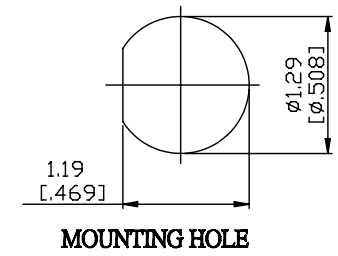

NO.	COMPONENTS	IMPEDANCE
1	SMA MALE	50 OHM
2	RG316	50 OHM
3	HEAT SHRINKING TUBE	
4	TNC FEMALE FOR BULKHEAD	50 OHM

JYE BAO P/N	L CM (INCH)
A30T85-316-15	15 (5.906)
A30T85-316-30	30 (11.811)
A30T85-316-50	50 (19.685)
A30T85-316-100	100 (39.370)
A30T85-316-150	150 (59.055)
A30T85-316-200	200 (78.740)
A30T85-316-XXX	CUSTOM LENGTH IN CM

LENGTH TOLERANCE IS ±1.5% OR ±10MM, WHICHEVER IS GREATER.	<b>JYE BAO CO., LTD.</b>	
	TAIPEI TAIWAN	
	DESCRIPTION	CABLE ASSEMBLY SMA PLUG TO TNC JACK FOR BULKHEAD
JYE BAO DRAWING NO.	A30T85-316-XXX	