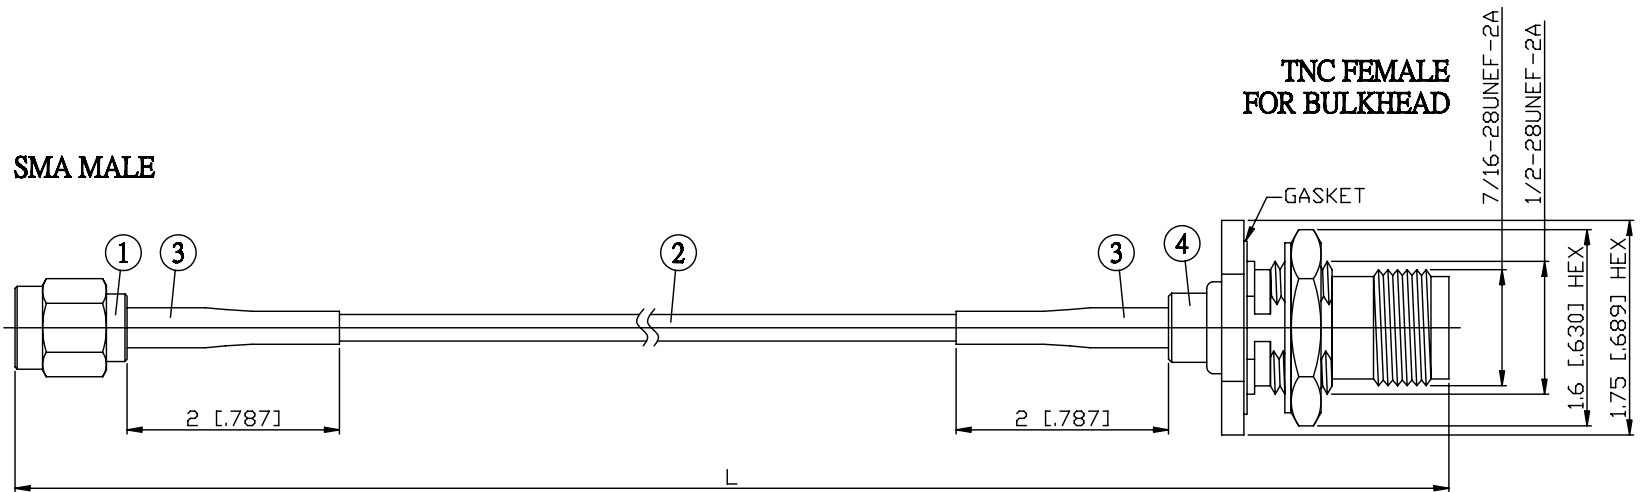

NO.	COMPONENTS	IMPEDANCE
1	SMA MALE	50 OHM
2	RG316	50 OHM
3	HEAT SHRINKING TUBE	
4	TNC FEMALE FOR BULKHEAD	50 OHM

JYE BAO P/N	L CM (INCH)
A30T85-316-15	15 (5.906)
A30T85-316-30	30 (11.811)
A30T85-316-50	50 (19.685)
A30T85-316-100	100 (39.370)
A30T85-316-150	150 (59.055)
A30T85-316-200	200 (78.740)
A30T85-316-XXX	CUSTOM LENGTH IN CM

LENGTH TOLERANCE IS ±1.5% OR ±10MM, WHICHEVER IS GREATER.	<b>JYE BAO CO., LTD.</b>	
	TAIPEI TAIWAN	
	DESCRIPTION	CABLE ASSEMBLY SMA PLUG TO TNC JACK FOR BULKHEAD
JYE BAO DRAWING NO.	A30T85-316-XXX	