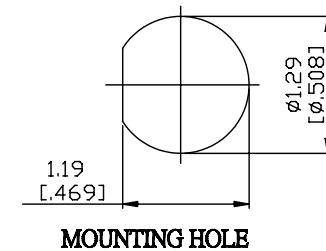

NO.	COMPONENTS	IMPEDANCE
1	SMA MALE	50 OHM
2	.141" TIN PLATED SEMI-RIGID CABLE (TIN PLATED RG402)	50 OHM
3	TNC FEMALE FOR BULKHEAD	50 OHM

JYE BAO P/N	L CM (INCH)
A30T85-141T-15	15 (5.906)
A30T85-141T-30	30 (11.811)
A30T85-141T-50	50 (19.685)
A30T85-141T-100	100 (39.370)
A30T85-141T-150	150 (59.055)
A30T85-141T-200	200 (78.740)
A30T85-141T-XXX	CUSTOM LENGTH IN CM

LENGTH TOLERANCE IS ±1.5% OR ±10MM, WHICHEVER IS GREATER.	<b>JYE BAO CO., LTD.</b>	
	TAIPEI TAIWAN	
	DESCRIPTION	CABLE ASSEMBLY SMA PLUG TO TNC JACK FOR BULKHEAD
JYE BAO DRAWING NO.	A30T85-141T-XXX	