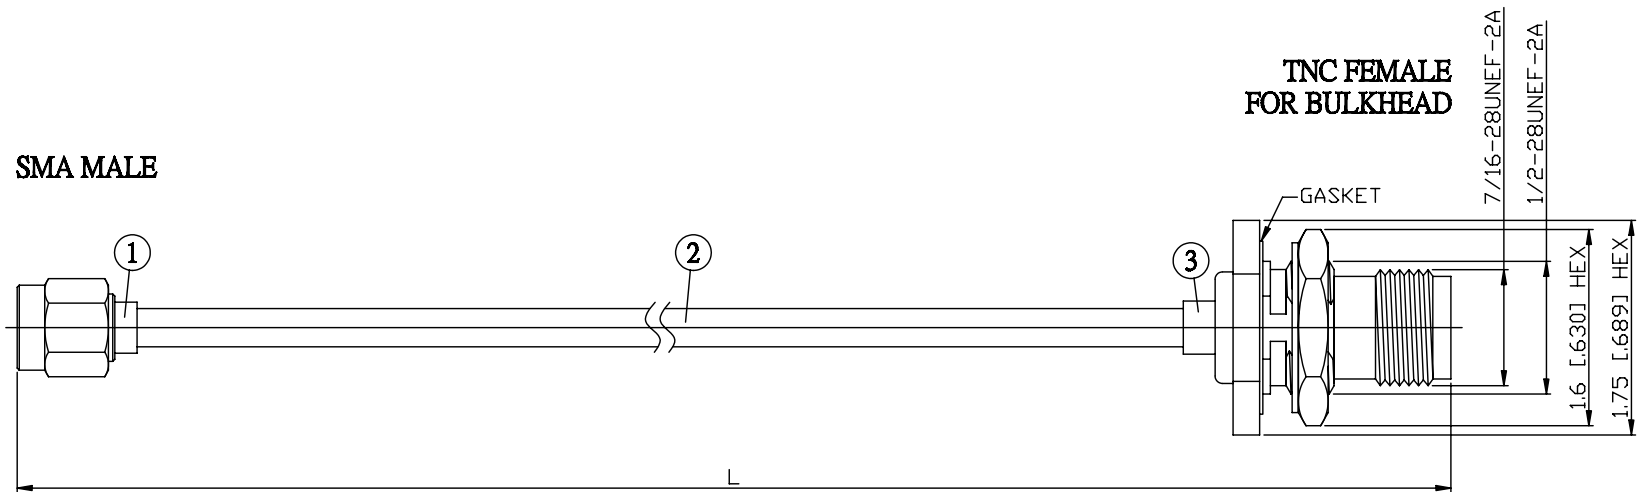

NO.	COMPONENTS	IMPEDANCE
1	SMA MALE	50 OHM
2	.141" TIN PLATED SEMI-RIGID CABLE (TIN PLATED RG402)	50 OHM
3	TNC FEMALE FOR BULKHEAD	50 OHM

JYE BAO P/N	L CM (INCH)
A30T85-141T-15	15 (5.906)
A30T85-141T-30	30 (11.811)
A30T85-141T-50	50 (19.685)
A30T85-141T-100	100 (39.370)
A30T85-141T-150	150 (59.055)
A30T85-141T-200	200 (78.740)
A30T85-141T-XXX	CUSTOM LENGTH IN CM

LENGTH TOLERANCE IS ±1.5% OR ±10MM, WHICHEVER IS GREATER.	<b>JYE BAO CO., LTD.</b>	
	TAIPEI TAIWAN	
	DESCRIPTION	CABLE ASSEMBLY SMA PLUG TO TNC JACK FOR BULKHEAD
JYE BAO DRAWING NO.	A30T85-141T-XXX	