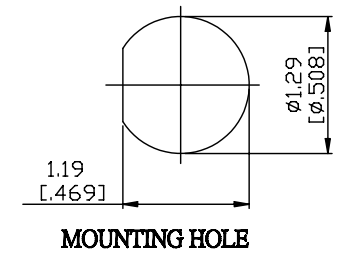

NO.	COMPONENTS	IMPEDANCE
1	SMA MALE	50 OHM
2	.141" HANDBENDABLE CABLE (= JYBAO P/N .141SRF-W-P-50)	50 OHM
3	TNC FEMALE FOR BULKHEAD	50 OHM

JYE BAO P/N	L CM (INCH)
A30T85-141S-15	15 (5.906)
A30T85-141S-30	30 (11.811)
A30T85-141S-50	50 (19.685)
A30T85-141S-100	100 (39.370)
A30T85-141S-150	150 (59.055)
A30T85-141S-200	200 (78.740)
A30T85-141S-XXX	CUSTOM LENGTH IN CM

LENGTH TOLERANCE IS ±1.5% OR ±10MM, WHICHEVER IS GREATER.	<b>JYE BAO CO., LTD.</b> TAIPEI TAIWAN	
	DESCRIPTION	CABLE ASSEMBLY SMA PLUG TO TNC JACK FOR BULKHEAD
	JYE BAO DRAWING NO.	A30T85-141S-XXX