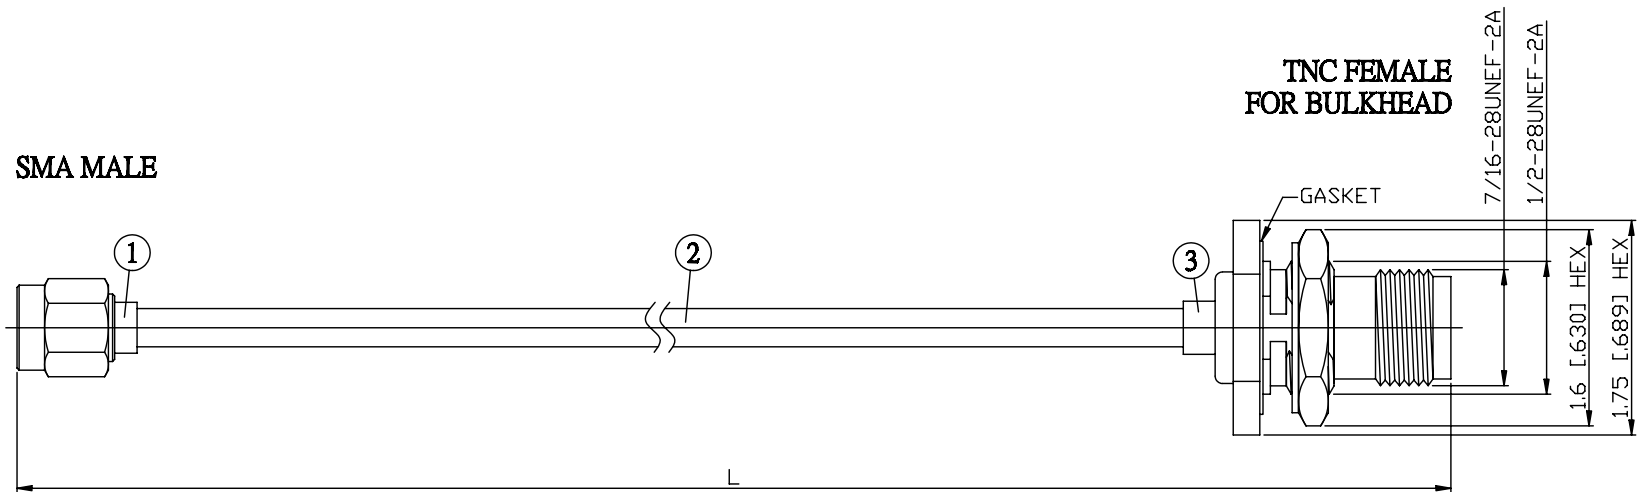

NO.	COMPONENTS	IMPEDANCE
1	SMA MALE	50 OHM
2	.141" HANDBENDABLE CABLE (= JYBAO P/N .141SRF-W-P-50)	50 OHM
3	TNC FEMALE FOR BULKHEAD	50 OHM

JYE BAO P/N	L CM (INCH)
A30T85-141S-15	15 (5.906)
A30T85-141S-30	30 (11.811)
A30T85-141S-50	50 (19.685)
A30T85-141S-100	100 (39.370)
A30T85-141S-150	150 (59.055)
A30T85-141S-200	200 (78.740)
A30T85-141S-XXX	CUSTOM LENGTH IN CM

LENGTH TOLERANCE IS ±1.5% OR ±10MM, WHICHEVER IS GREATER.	<b>JYE BAO CO., LTD.</b> TAIPEI TAIWAN	
	DESCRIPTION	CABLE ASSEMBLY SMA PLUG TO TNC JACK FOR BULKHEAD
	JYE BAO DRAWING NO.	A30T85-141S-XXX