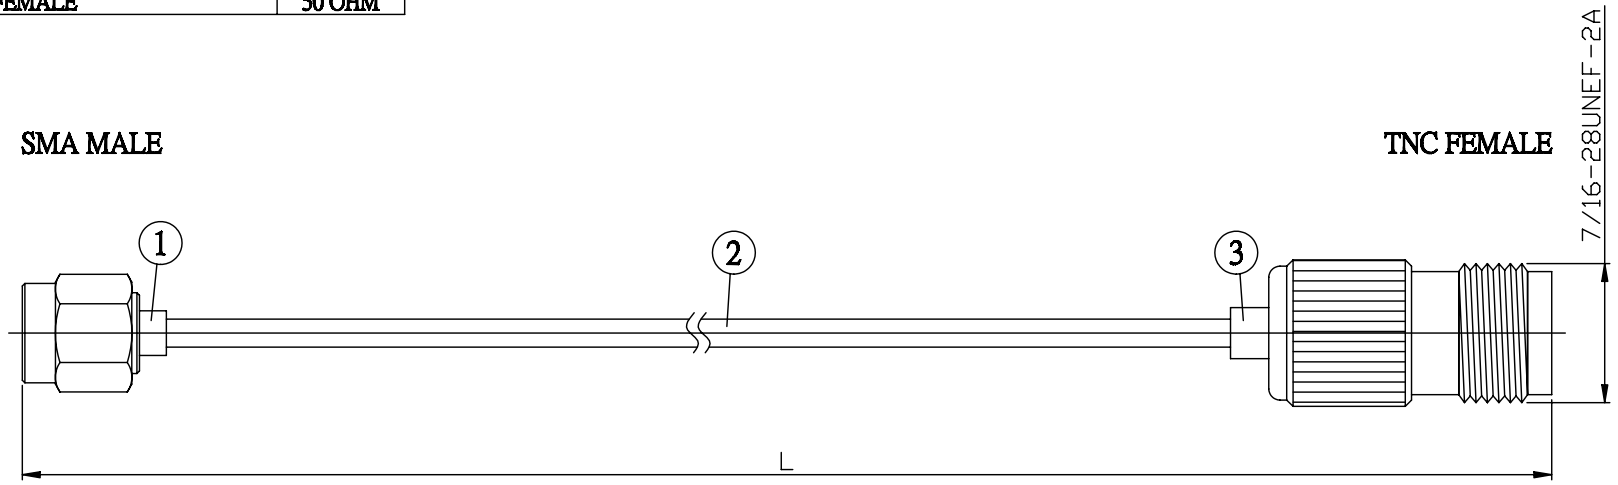

NO.	COMPONENTS	IMPEDANCE
1	SMA MALE	50 OHM
2	.085" TIN PLATED SEMI-RIGID CABLE (TIN PLATED RG405)	50 OHM
3	TNC FEMALE	50 OHM

JYE BAO P/N	L CM (INCH)
A30T80-85T-15	15 (5.906)
A30T80-85T-30	30 (11.811)
A30T80-85T-50	50 (19.685)
A30T80-85T-100	100 (39.370)
A30T80-85T-150	150 (59.055)
A30T80-85T-200	200 (78.740)
A30T80-85T-XXX	CUSTOM LENGTH IN CM

LENGTH TOLERANCE IS ±1.5% OR ±10MM, WHICHEVER IS GREATER.	JYE BAO CO., LTD. TAIPEI TAIWAN
	DESCRIPTION CABLE ASSEMBLY SMA PLUG TO TNC JACK
	JYE BAO DRAWING NO. A30T80-85T-XXX