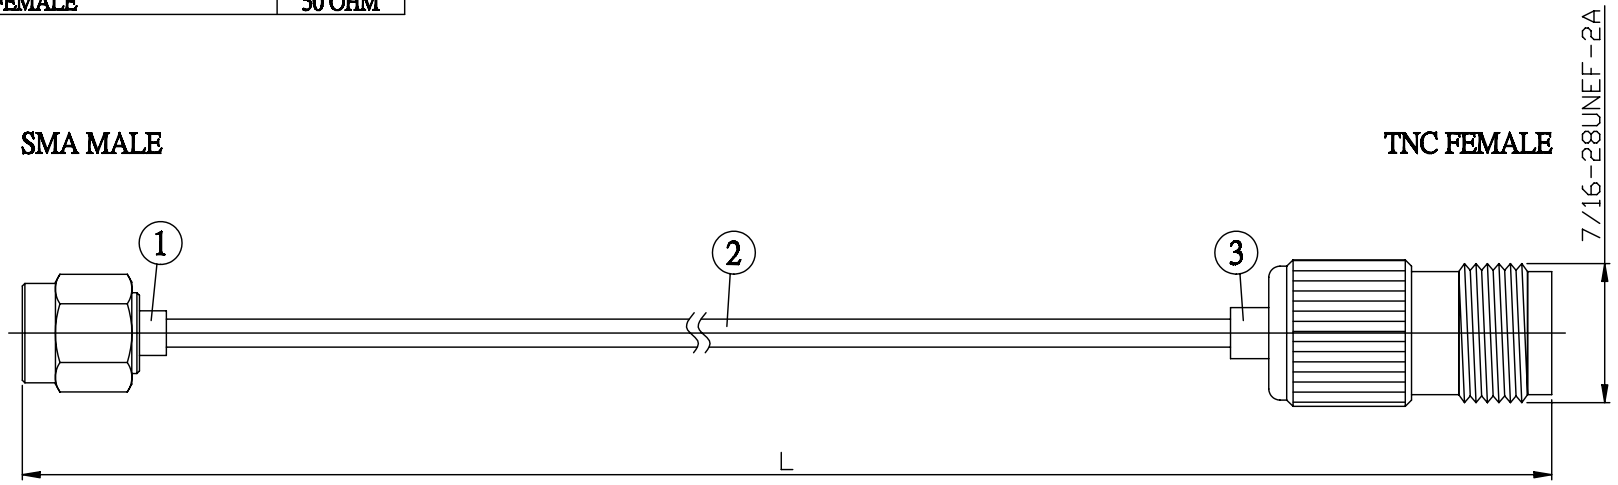

NO.	COMPONENTS	IMPEDANCE
1	SMA MALE	50 OHM
2	.085" HANDBENDABLE CABLE (= JYEBAO P/N .085SRF-W-P-50)	50 OHM
3	TNC FEMALE	50 OHM

JYE BAO P/N	L CM (INCH)
A30T80-85S-15	15 (5.906)
A30T80-85S-30	30 (11.811)
A30T80-85S-50	50 (19.685)
A30T80-85S-100	100 (39.370)
A30T80-85S-150	150 (59.055)
A30T80-85S-200	200 (78.740)
A30T80-85S-XXX	CUSTOM LENGTH IN CM

LENGTH TOLERANCE IS ±1.5% OR ±10MM, WHICHEVER IS GREATER.	JYE BAO CO., LTD. TAIPEI TAIWAN
	DESCRIPTION CABLE ASSEMBLY SMA PLUG TO TNC JACK
	JYE BAO DRAWING NO. A30T80-85S-XXX