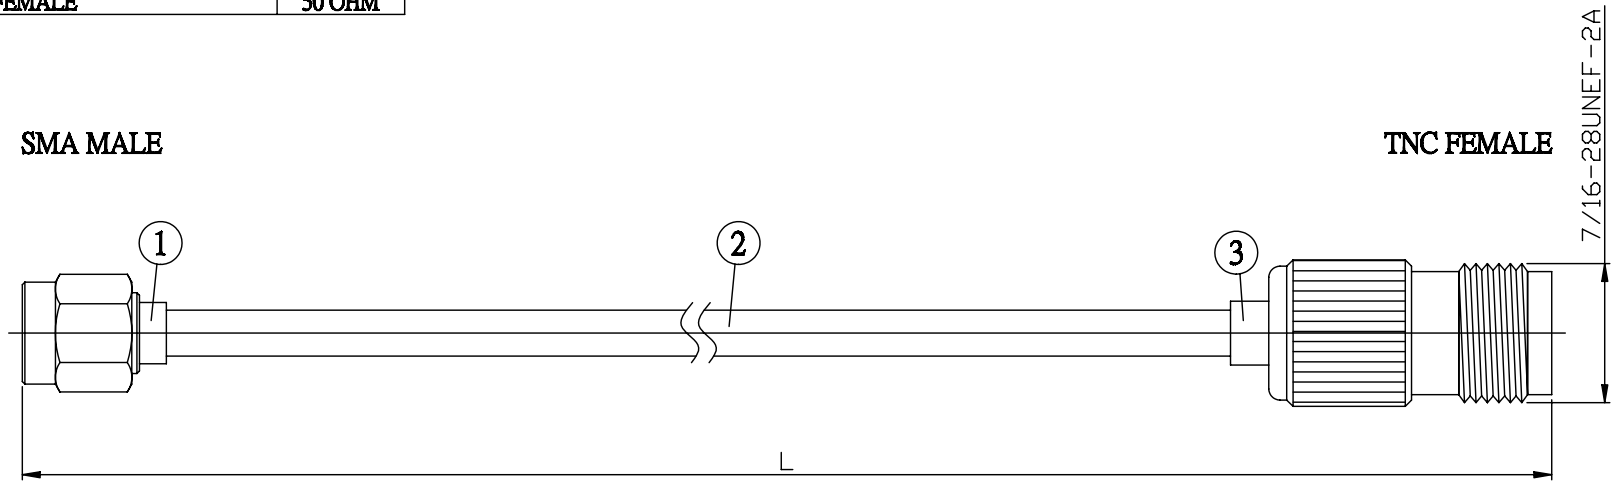

NO.	COMPONENTS	IMPEDANCE
1	SMA MALE	50 OHM
2	.141" TIN PLATED SEMI-RIGID CABLE (TIN PLATED RG402)	50 OHM
3	TNC FEMALE	50 OHM

JYE BAO P/N	L CM (INCH)
A30T80-141T-15	15 (5.906)
A30T80-141T-30	30 (11.811)
A30T80-141T-50	50 (19.685)
A30T80-141T-100	100 (39.370)
A30T80-141T-150	150 (59.055)
A30T80-141T-200	200 (78.740)
A30T80-141T-XXX	CUSTOM LENGTH IN CM

LENGTH TOLERANCE IS ±1.5% OR ±10MM, WHICHEVER IS GREATER.	<b>JYE BAO CO., LTD.</b> TAIPEI TAIWAN
	DESCRIPTION CABLE ASSEMBLY SMA PLUG TO TNC JACK
	JYE BAO DRAWING NO. A30T80-141T-XXX