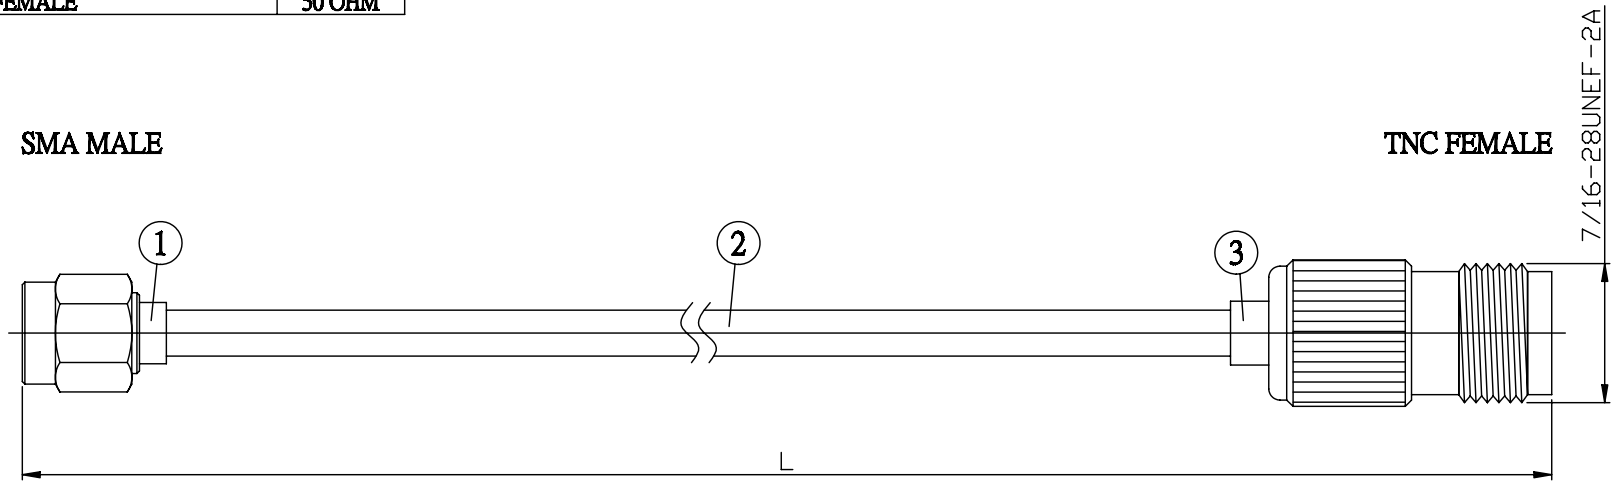

NO.	COMPONENTS	IMPEDANCE
1	SMA MALE	50 OHM
2	.141" HANDBENDABLE CABLE (= JYEBAO P/N .141SRF-W-P-50)	50 OHM
3	TNC FEMALE	50 OHM

JYE BAO P/N	L CM (INCH)
A30T80-141S-15	15 (5.906)
A30T80-141S-30	30 (11.811)
A30T80-141S-50	50 (19.685)
A30T80-141S-100	100 (39.370)
A30T80-141S-150	150 (59.055)
A30T80-141S-200	200 (78.740)
A30T80-141S-XXX	CUSTOM LENGTH IN CM

LENGTH TOLERANCE IS ±1.5% OR ±10MM, WHICHEVER IS GREATER.	JYE BAO CO., LTD. TAIPEI TAIWAN
	DESCRIPTION CABLE ASSEMBLY SMA PLUG TO TNC JACK
	JYE BAO DRAWING NO. A30T80-141S-XXX