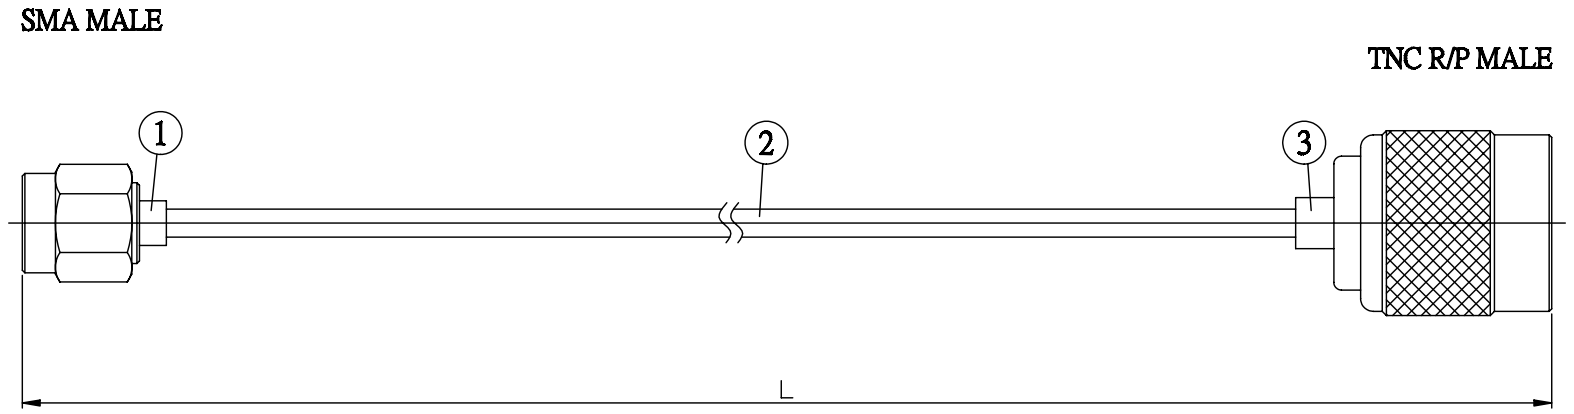

NO.	COMPONENTS	IMPEDANCE
1	SMA MALE	50 OHM
2	.085" HANDBENDABLE CABLE (= JYEBAO P/N .085SRF-W-P-50)	50 OHM
3	TNC REVERSE POLARITY MALE	50 OHM

JYE BAO P/N	L CM (INCH)
A30T60-85S-15	15 (5.906)
A30T60-85S-30	30 (11.811)
A30T60-85S-50	50 (19.685)
A30T60-85S-100	100 (39.370)
A30T60-85S-150	150 (59.055)
A30T60-85S-200	200 (78.740)
A30T60-85S-XXX	CUSTOM LENGTH IN CM

LENGTH TOLERANCE IS ±1.5% OR ±10MM, WHICHEVER IS GREATER.	<b>JYE BAO CO., LTD.</b> TAIPEI TAIWAN
	<small>DESCRIPTION</small> CABLE ASSEMBLY SMA PLUG TO TNC R/P PLUG
	<small>JYE BAO DRAWING NO.</small> A30T60-85S-XXX