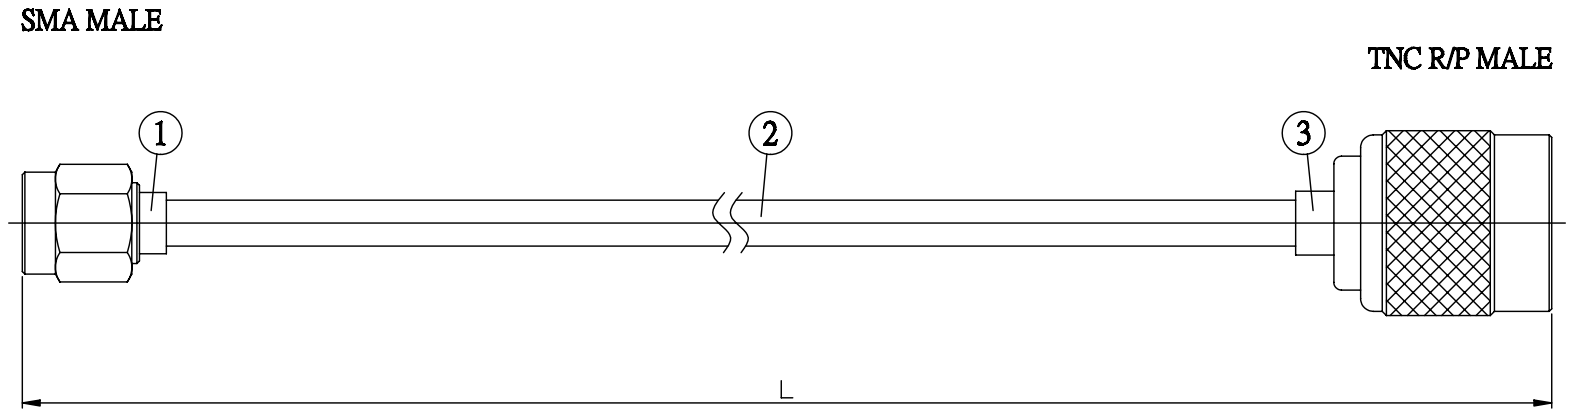

NO.	COMPONENTS	IMPEDANCE
1	SMA MALE	50 OHM
2	.141" HANDBENDABLE CABLE (= JYEBAO P/N .141SRF-W-P-50)	50 OHM
3	TNC REVERSE POLARITY MALE	50 OHM

JYE BAO P/N	L CM (INCH)
A30T60-141S-15	15 (5.906)
A30T60-141S-30	30 (11.811)
A30T60-141S-50	50 (19.685)
A30T60-141S-100	100 (39.370)
A30T60-141S-150	150 (59.055)
A30T60-141S-200	200 (78.740)
A30T60-141S-XXX	CUSTOM LENGTH IN CM

LENGTH TOLERANCE IS ±1.5% OR ±10MM, WHICHEVER IS GREATER.	JYE BAO CO., LTD. TAIPEI TAIWAN
	<small>DESCRIPTION</small> CABLE ASSEMBLY SMA PLUG TO TNC R/P PLUG
	<small>JYE BAO DRAWING NO.</small> A30T60-141S-XXX