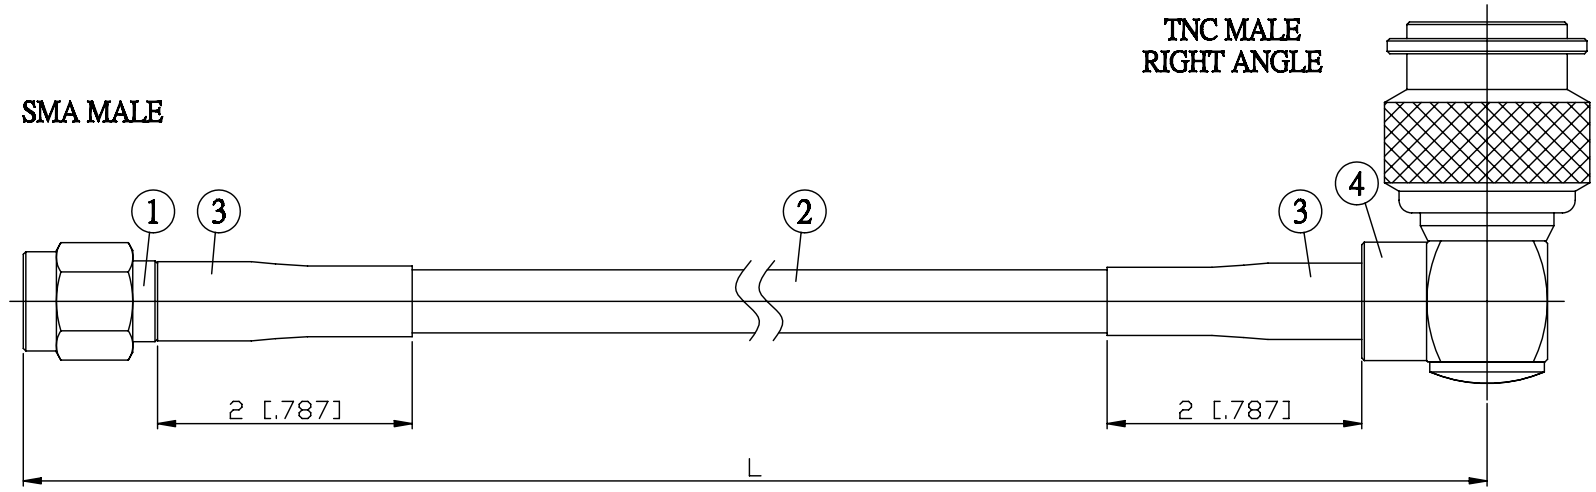

NO.	COMPONENTS	IMPEDANCE
1	SMA MALE	50 OHM
2	RG58	50 OHM
3	HEAT SHRINKING TUBE	
4	TNC MALE RIGHT ANGLE	50 OHM

JYE BAO P/N	L CM (INCH)
A30T39-58-15	15 (5.906)
A30T39-58-30	30 (11.811)
A30T39-58-50	50 (19.685)
A30T39-58-100	100 (39.370)
A30T39-58-150	150 (59.055)
A30T39-58-200	200 (78.740)
A30T39-58-XXX	CUSTOM LENGTH IN CM

LENGTH TOLERANCE IS ±1.5% OR ±10MM, WHICHEVER IS GREATER.	JYE BAO CO., LTD. TAIPEI TAIWAN
	<small>DESCRIPTION</small> CABLE ASSEMBLY SMA PLUG TO TNC PLUG R/A
	<small>JYE BAO DRAWING NO.</small> A30T39-58-XXX