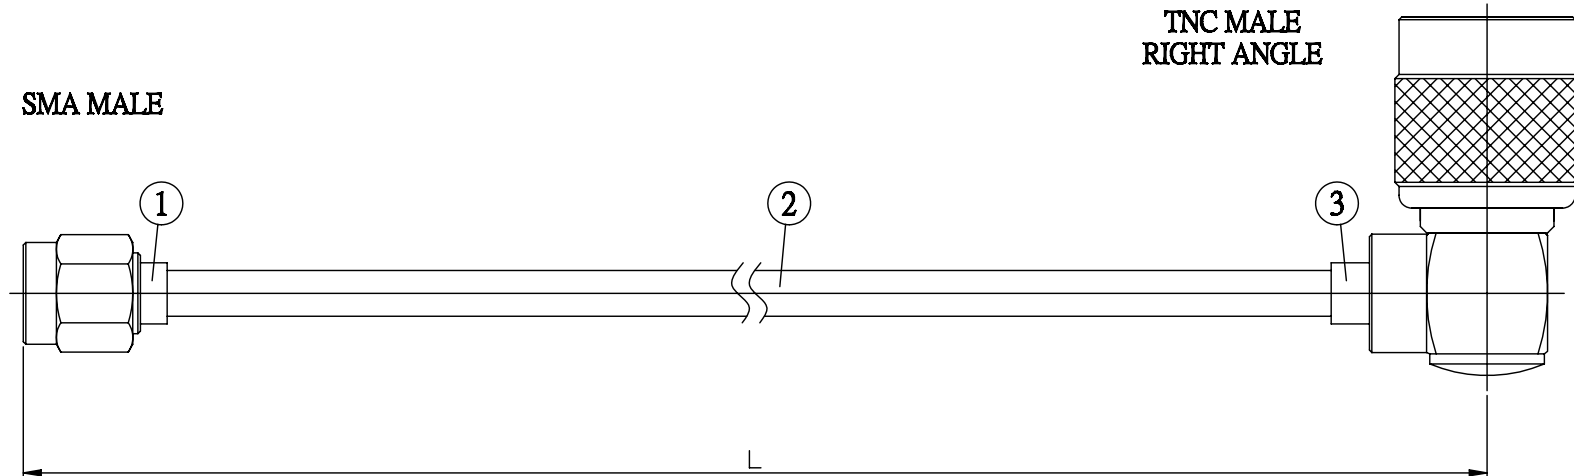

NO.	COMPONENTS	IMPEDANCE
1	SMA MALE	50 OHM
2	.141" HANDBENDABLE CABLE (= JYEBAO P/N .141SRF-W-P-50)	50 OHM
3	TNC MALE RIGHT ANGLE	50 OHM

JYE BAO P/N	L CM (INCH)
A30T39-141S-15	15 (5.906)
A30T39-141S-30	30 (11.811)
A30T39-141S-50	50 (19.685)
A30T39-141S-100	100 (39.370)
A30T39-141S-150	150 (59.055)
A30T39-141S-200	200 (78.740)
A30T39-141S-XXX	CUSTOM LENGTH IN CM

LENGTH TOLERANCE IS ±1.5% OR ±10MM, WHICHEVER IS GREATER.	JYE BAO CO., LTD. TAIPEI TAIWAN
	DESCRIPTION CABLE ASSEMBLY SMA PLUG TO TNC PLUG R/A
	JYE BAO DRAWING NO. A30T39-141S-XXX