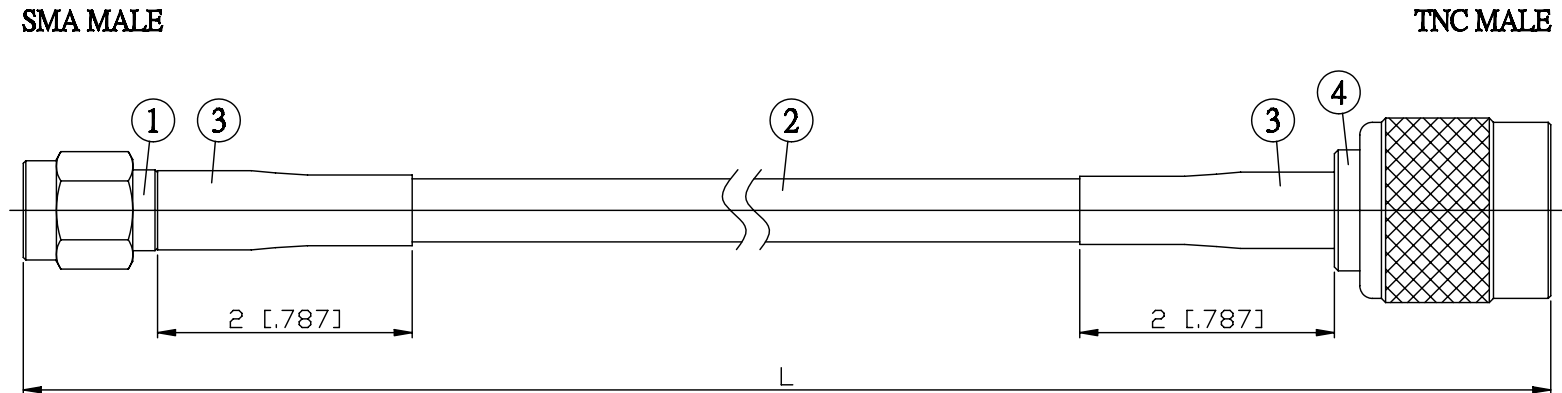

NO.	COMPONENTS	IMPEDANCE
1	SMA MALE	50 OHM
2	JBY195	50 OHM
3	HEAT SHRINKING TUBE	
4	TNC MALE	50 OHM

JYE BAO P/N	L CM (INCH)
A30T30-L195-15	15 (5.906)
A30T30-L195-30	30 (11.811)
A30T30-L195-50	50 (19.685)
A30T30-L195-100	100 (39.370)
A30T30-L195-150	150 (59.055)
A30T30-L195-200	200 (78.740)
A30T30-L195-XXX	CUSTOM LENGTH IN CM

LENGTH TOLERANCE IS ±1.5% OR ±10MM, WHICHEVER IS GREATER.	JYE BAO CO., LTD. TAIPEI TAIWAN
	DESCRIPTION CABLE ASSEMBLY SMA PLUG TO TNC PLUG
	JYE BAO DRAWING NO. A30T30-L195-XXX