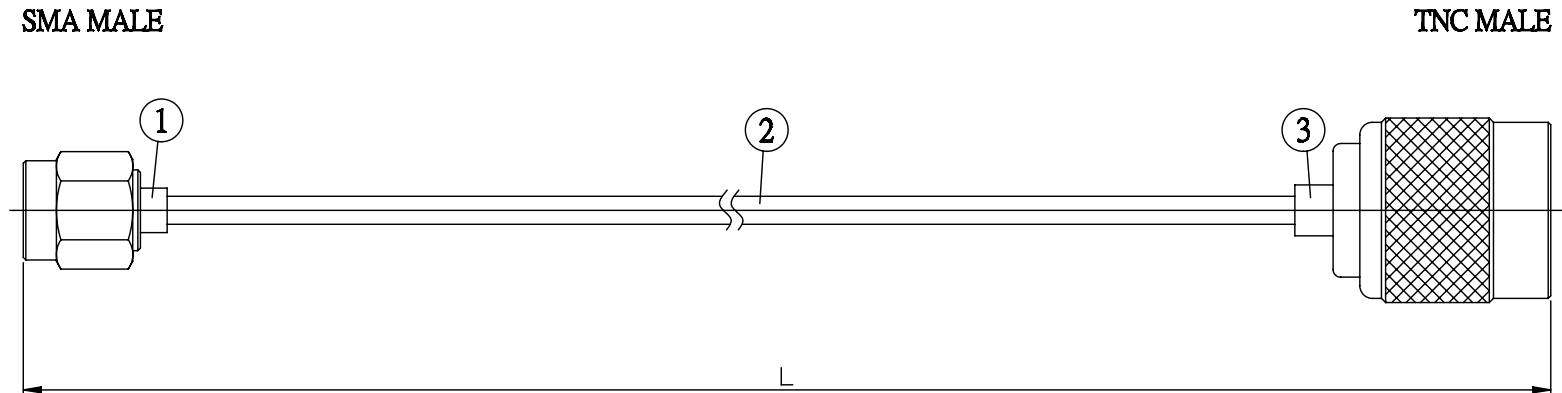

NO.	COMPONENTS	IMPEDANCE
1	SMA MALE	50 OHM
2	.085" TIN PLATED SEMI-RIGID CABLE (TIN PLATED RG405)	50 OHM
3	TNC MALE	50 OHM

JYE BAO P/N	L CM (INCH)
A30T30-85T-15	15 (5.906)
A30T30-85T-30	30 (11.811)
A30T30-85T-50	50 (19.685)
A30T30-85T-100	100 (39.370)
A30T30-85T-150	150 (59.055)
A30T30-85T-200	200 (78.740)
A30T30-85T-XXX	CUSTOM LENGTH IN CM

LENGTH TOLERANCE IS ±1.5% OR ±10MM, WHICHEVER IS GREATER.	JYE BAO CO., LTD. TAIPEI TAIWAN
	DESCRIPTION CABLE ASSEMBLY SMA PLUG TO TNC PLUG
	JYE BAO DRAWING NO. A30T30-85T-XXX