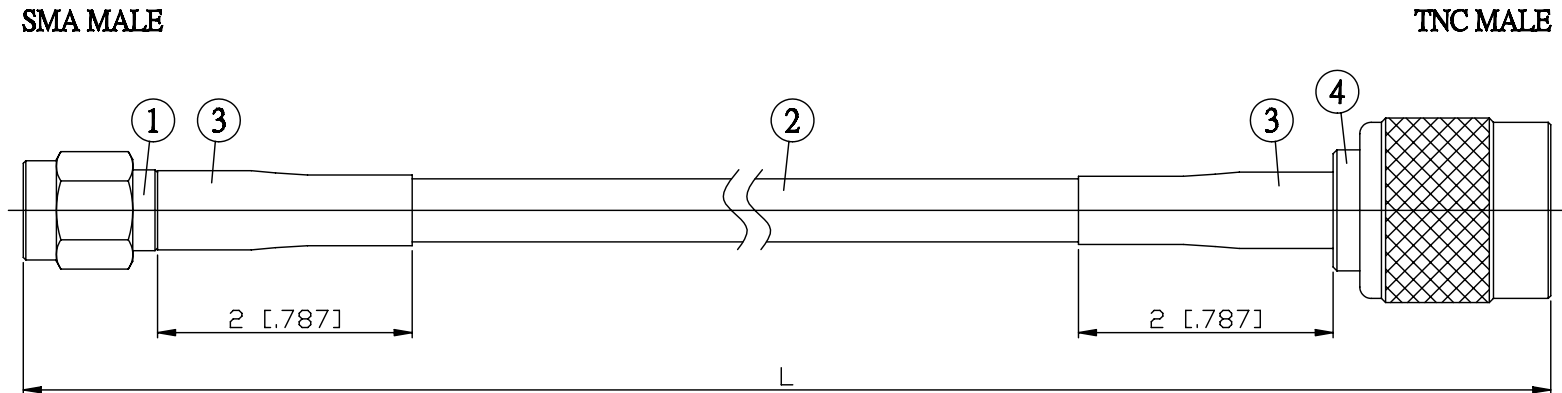

NO.	COMPONENTS	IMPEDANCE
1	SMA MALE	50 OHM
2	RG142	50 OHM
3	HEAT SHRINKING TUBE	
4	TNC MALE	50 OHM

JYE BAO P/N	L CM (INCH)
A30T30-142-15	15 (5.906)
A30T30-142-30	30 (11.811)
A30T30-142-50	50 (19.685)
A30T30-142-100	100 (39.370)
A30T30-142-150	150 (59.055)
A30T30-142-200	200 (78.740)
A30T30-142-XXX	CUSTOM LENGTH IN CM

LENGTH TOLERANCE IS ±1.5% OR ±10MM, WHICHEVER IS GREATER.	JYE BAO CO., LTD. TAIPEI TAIWAN
	<small>DESCRIPTION</small> CABLE ASSEMBLY SMA PLUG TO TNC PLUG
	<small>JYE BAO DRAWING NO.</small> A30T30-142-XXX