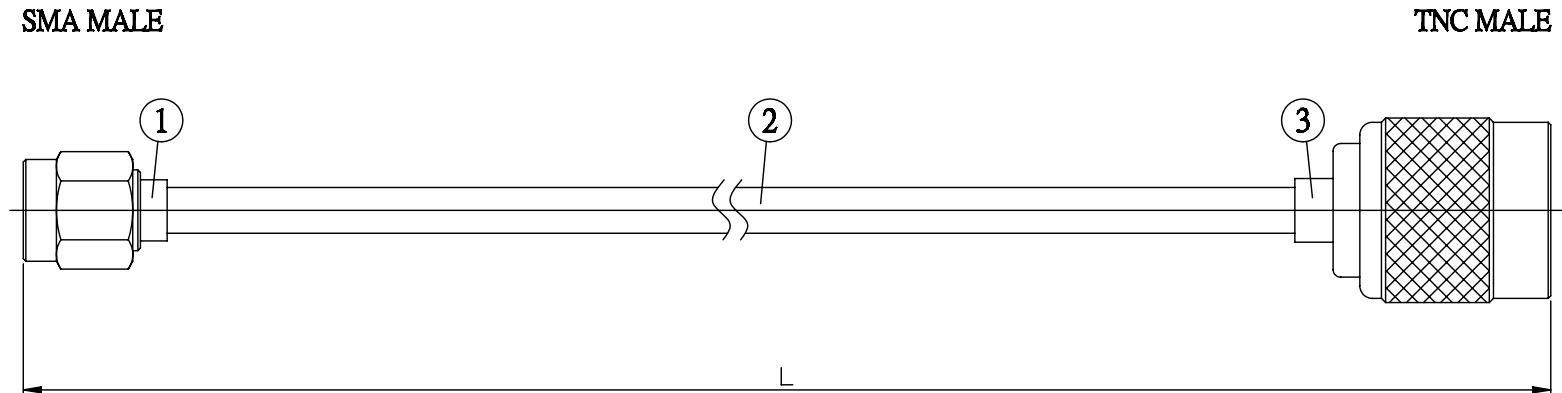

NO.	COMPONENTS	IMPEDANCE
1	SMA MALE	50 OHM
2	.141" HANDBENDABLE CABLE (= JYEBAO P/N .141SRF-W-P-50)	50 OHM
3	TNC MALE	50 OHM

JYE BAO P/N	L CM (INCH)
A30T30-141S-15	15 (5.906)
A30T30-141S-30	30 (11.811)
A30T30-141S-50	50 (19.685)
A30T30-141S-100	100 (39.370)
A30T30-141S-150	150 (59.055)
A30T30-141S-200	200 (78.740)
A30T30-141S-XXX	CUSTOM LENGTH IN CM

LENGTH TOLERANCE IS ±1.5% OR ±10MM, WHICHEVER IS GREATER.	<b>JYE BAO CO., LTD.</b> TAIPEI TAIWAN
	DESCRIPTION CABLE ASSEMBLY SMA PLUG TO TNC PLUG
	JYE BAO DRAWING NO. A30T30-141S-XXX