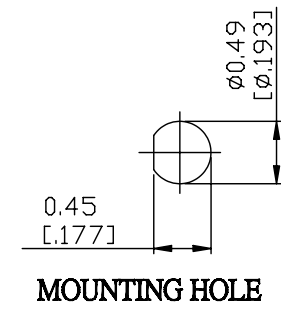

NO.	COMPONENTS	IMPEDANCE
1	SMA MALE	50 OHM
2	.085" TIN PLATED SEMI-RIGID CABLE (TIN PLATED RG405)	50 OHM
3	SMB FEMALE FOR BULKHEAD	50 OHM

JYE BAO P/N	L CM (INCH)
A30S85-85T-15	15 (5.906)
A30S85-85T-30	30 (11.811)
A30S85-85T-50	50 (19.685)
A30S85-85T-100	100 (39.370)
A30S85-85T-150	150 (59.055)
A30S85-85T-200	200 (78.740)
A30S85-85T-XXX	CUSTOM LENGTH IN CM

LENGTH TOLERANCE IS ±1.5% OR ±10MM, WHICHEVER IS GREATER.	JYE BAO CO., LTD.	
	TAIPEI TAIWAN	
	DESCRIPTION	CABLE ASSEMBLY SMA PLUG TO SMB JACK FOR BULKHEAD
	JYE BAO DRAWING NO.	A30S85-85T-XXX