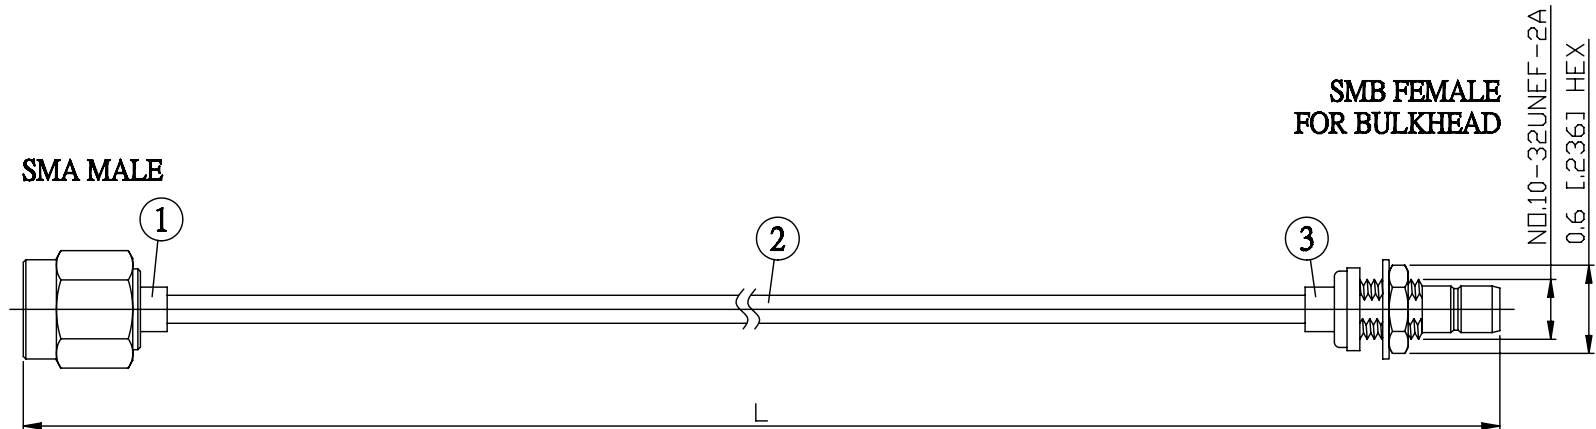

NO.	COMPONENTS	IMPEDANCE
1	SMA MALE	50 OHM
2	.085" TIN PLATED SEMI-RIGID CABLE (TIN PLATED RG405)	50 OHM
3	SMB FEMALE FOR BULKHEAD	50 OHM

JYE BAO P/N	L CM (INCH)
A30S85-85T-15	15 (5.906)
A30S85-85T-30	30 (11.811)
A30S85-85T-50	50 (19.685)
A30S85-85T-100	100 (39.370)
A30S85-85T-150	150 (59.055)
A30S85-85T-200	200 (78.740)
A30S85-85T-XXX	CUSTOM LENGTH IN CM

LENGTH TOLERANCE IS ±1.5% OR ±10MM, WHICHEVER IS GREATER.	JYE BAO CO., LTD.	
	TAIPEI TAIWAN	
	DESCRIPTION	CABLE ASSEMBLY SMA PLUG TO SMB JACK FOR BULKHEAD
	JYE BAO DRAWING NO.	A30S85-85T-XXX