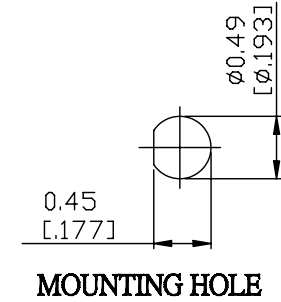

NO.	COMPONENTS	IMPEDANCE
1	SMA MALE	50 OHM
2	DOUBLE SHIELDED RG316(= RD316)	50 OHM
3	HEAT SHRINKING TUBE	
4	SMB FEMALE FOR BULKHEAD	50 OHM

JYE BAO P/N	L CM (INCH)
A30S85-316D-15	15 (5.906)
A30S85-316D-30	30 (11.811)
A30S85-316D-50	50 (19.685)
A30S85-316D-100	100 (39.370)
A30S85-316D-150	150 (59.055)
A30S85-316D-200	200 (78.740)
A30S85-316D-XXX	CUSTOM LENGTH IN CM

<b>LENGTH TOLERANCE IS ±1.5% OR ±10MM, WHICHEVER IS GREATER.</b>	<b>JYE BAO CO., LTD.</b>	
	TAIPEI TAIWAN	
	DESCRIPTION	CABLE ASSEMBLY SMA PLUG TO SMB JACK FOR BULKHEAD
JYE BAO DRAWING NO.	A30S85-316D-XXX	