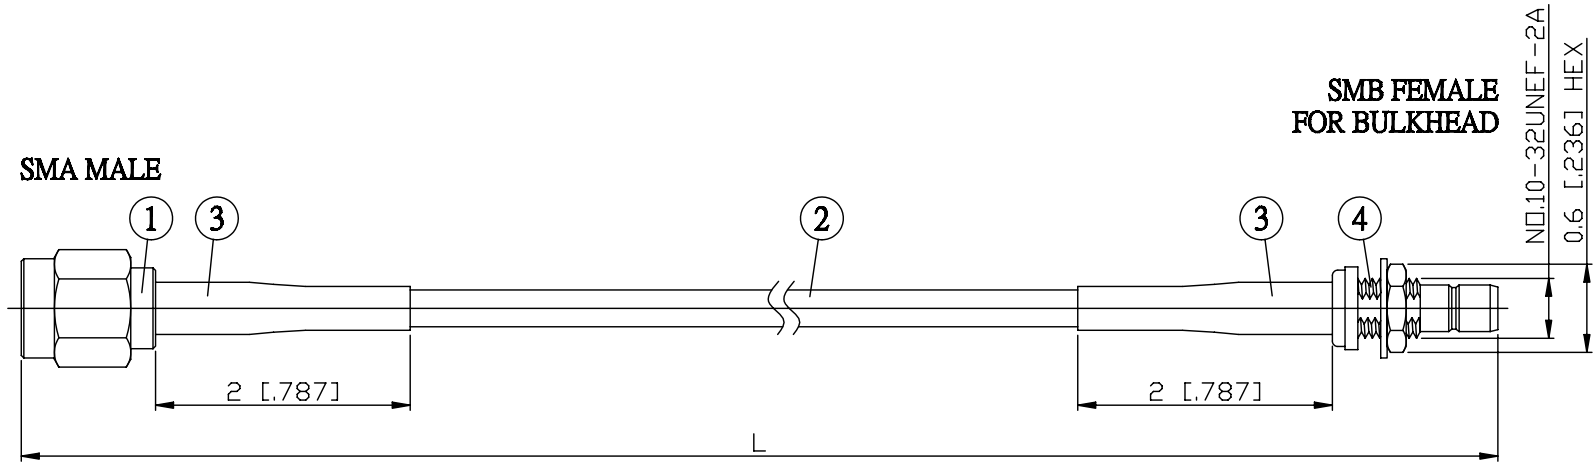

NO.	COMPONENTS	IMPEDANCE
1	SMA MALE	50 OHM
2	DOUBLE SHIELDED RG316(= RD316)	50 OHM
3	HEAT SHRINKING TUBE	
4	SMB FEMALE FOR BULKHEAD	50 OHM

JYE BAO P/N	L CM (INCH)
A30S85-316D-15	15 (5.906)
A30S85-316D-30	30 (11.811)
A30S85-316D-50	50 (19.685)
A30S85-316D-100	100 (39.370)
A30S85-316D-150	150 (59.055)
A30S85-316D-200	200 (78.740)
A30S85-316D-XXX	CUSTOM LENGTH IN CM

<b>LENGTH TOLERANCE IS ±1.5% OR ±10MM, WHICHEVER IS GREATER.</b>	<b>JYE BAO CO., LTD.</b>	
	TAIPEI TAIWAN	
	DESCRIPTION	CABLE ASSEMBLY SMA PLUG TO SMB JACK FOR BULKHEAD
JYE BAO DRAWING NO.	A30S85-316D-XXX	