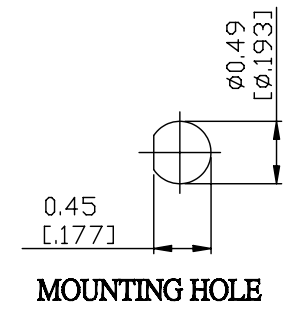

NO.	COMPONENTS	IMPEDANCE
1	SMA MALE	50 OHM
2	RG316	50 OHM
3	HEAT SHRINKING TUBE	
4	SMB FEMALE FOR BULKHEAD	50 OHM

JYE BAO P/N	L CM (INCH)
A30S85-316-15	15 (5.906)
A30S85-316-30	30 (11.811)
A30S85-316-50	50 (19.685)
A30S85-316-100	100 (39.370)
A30S85-316-150	150 (59.055)
A30S85-316-200	200 (78.740)
A30S85-316-XXX	CUSTOM LENGTH IN CM

LENGTH TOLERANCE IS ±1.5% OR ±10MM, WHICHEVER IS GREATER.	JYE BAO CO., LTD.	
	TAIPEI TAIWAN	
	DESCRIPTION	CABLE ASSEMBLY SMA PLUG TO SMB JACK FOR BULKHEAD
	JYE BAO DRAWING NO.	A30S85-316-XXX