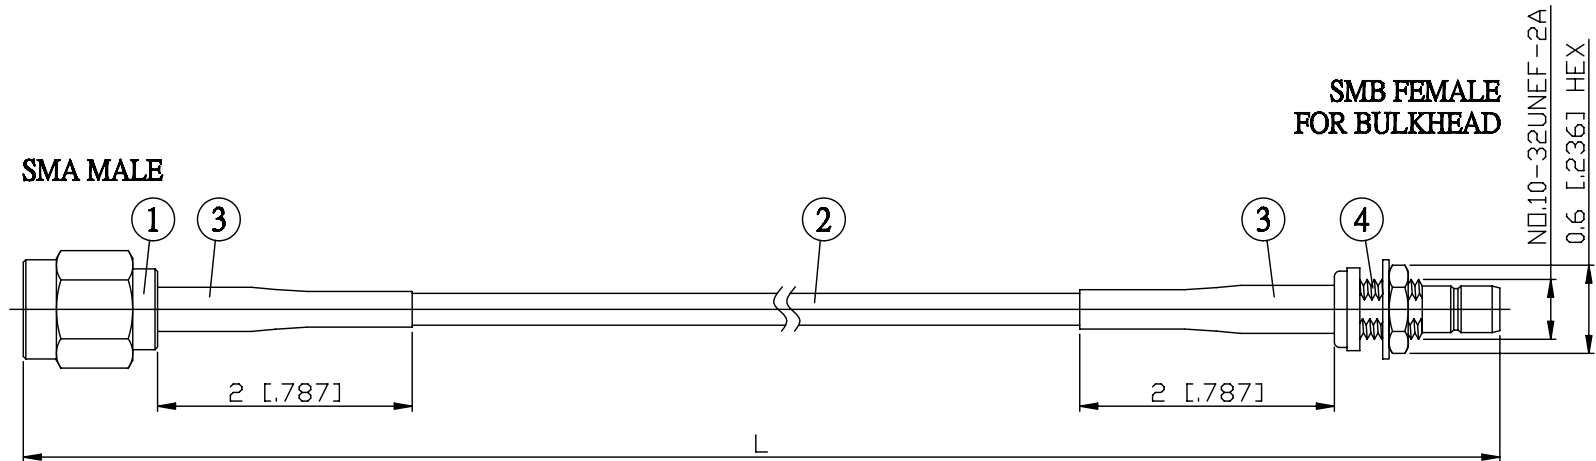

NO.	COMPONENTS	IMPEDANCE
1	SMA MALE	50 OHM
2	RG316	50 OHM
3	HEAT SHRINKING TUBE	
4	SMB FEMALE FOR BULKHEAD	50 OHM

JYE BAO P/N	L CM (INCH)
A30S85-316-15	15 (5.906)
A30S85-316-30	30 (11.811)
A30S85-316-50	50 (19.685)
A30S85-316-100	100 (39.370)
A30S85-316-150	150 (59.055)
A30S85-316-200	200 (78.740)
A30S85-316-XXX	CUSTOM LENGTH IN CM

LENGTH TOLERANCE IS ±1.5% OR ±10MM, WHICHEVER IS GREATER.	JYE BAO CO., LTD.	
	TAIPEI TAIWAN	
	DESCRIPTION	CABLE ASSEMBLY SMA PLUG TO SMB JACK FOR BULKHEAD
	JYE BAO DRAWING NO.	A30S85-316-XXX