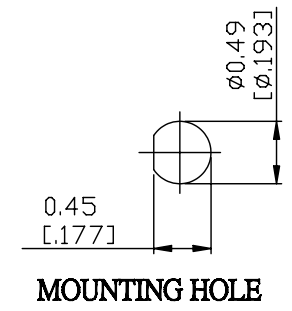

NO.	COMPONENTS	IMPEDANCE
1	SMA MALE	50 OHM
2	RG178	50 OHM
3	HEAT SHRINKING TUBE	
4	SMB FEMALE FOR BULKHEAD	50 OHM

JYE BAO P/N	L CM (INCH)
A30S85-178-15	15 (5.906)
A30S85-178-30	30 (11.811)
A30S85-178-50	50 (19.685)
A30S85-178-100	100 (39.370)
A30S85-178-150	150 (59.055)
A30S85-178-200	200 (78.740)
A30S85-178-XXX	CUSTOM LENGTH IN CM

LENGTH TOLERANCE IS ±1.5% OR ±10MM, WHICHEVER IS GREATER.	JYE BAO CO., LTD.	
	TAIPEI TAIWAN	
	DESCRIPTION	CABLE ASSEMBLY SMA PLUG TO SMB JACK FOR BULKHEAD
	JYE BAO DRAWING NO.	A30S85-178-XXX