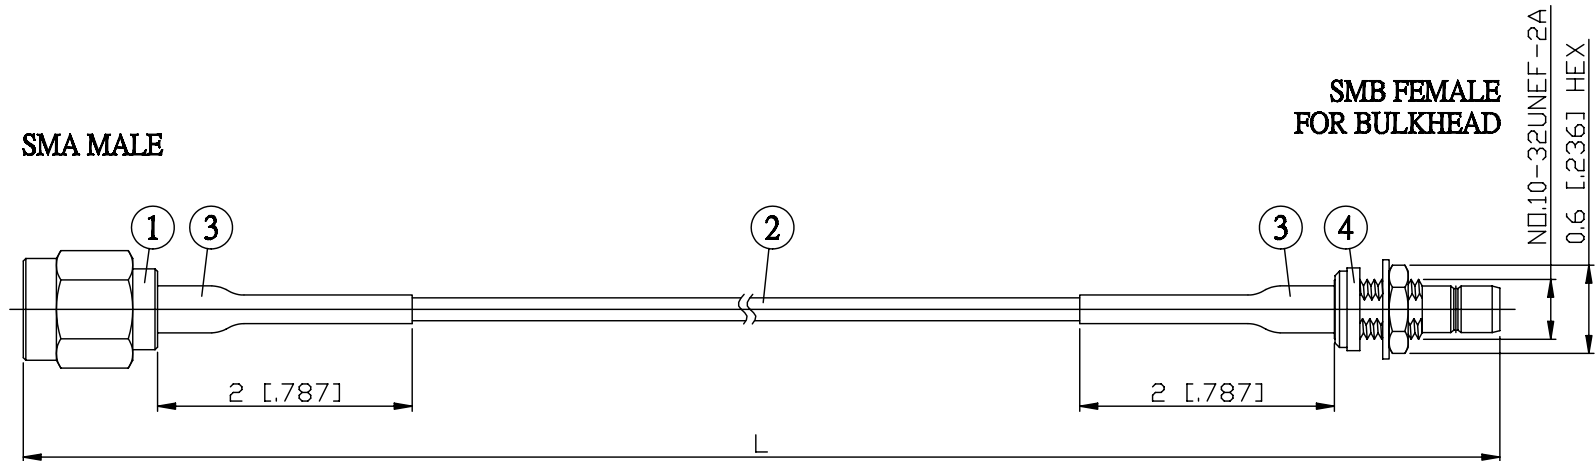

NO.	COMPONENTS	IMPEDANCE
1	SMA MALE	50 OHM
2	RG178	50 OHM
3	HEAT SHRINKING TUBE	
4	SMB FEMALE FOR BULKHEAD	50 OHM

JYE BAO P/N	L CM (INCH)
A30S85-178-15	15 (5.906)
A30S85-178-30	30 (11.811)
A30S85-178-50	50 (19.685)
A30S85-178-100	100 (39.370)
A30S85-178-150	150 (59.055)
A30S85-178-200	200 (78.740)
A30S85-178-XXX	CUSTOM LENGTH IN CM

LENGTH TOLERANCE IS ±1.5% OR ±10MM, WHICHEVER IS GREATER.	JYE BAO CO., LTD.	
	TAIPEI TAIWAN	
	DESCRIPTION	CABLE ASSEMBLY SMA PLUG TO SMB JACK FOR BULKHEAD
	JYE BAO DRAWING NO.	A30S85-178-XXX