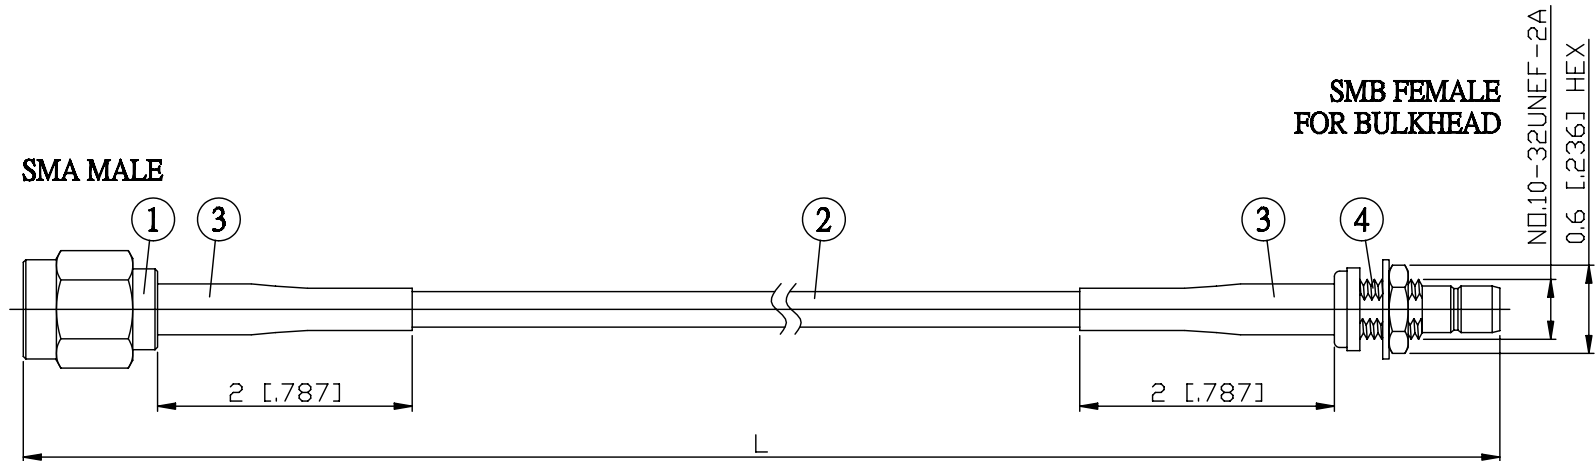

NO.	COMPONENTS	IMPEDANCE
1	SMA MALE	50 OHM
2	RG174	50 OHM
3	HEAT SHRINKING TUBE	
4	SMB FEMALE FOR BULKHEAD	50 OHM

JYE BAO P/N	L CM (INCH)
A30S85-174-15	15 (5.906)
A30S85-174-30	30 (11.811)
A30S85-174-50	50 (19.685)
A30S85-174-100	100 (39.370)
A30S85-174-150	150 (59.055)
A30S85-174-200	200 (78.740)
A30S85-174-XXX	CUSTOM LENGTH IN CM

LENGTH TOLERANCE IS ±1.5% OR ±10MM, WHICHEVER IS GREATER.	<b>JYE BAO CO., LTD.</b> TAIPEI TAIWAN	
	DESCRIPTION	CABLE ASSEMBLY SMA PLUG TO SMB JACK FOR BULKHEAD
	JYE BAO DRAWING NO.	A30S85-174-XXX