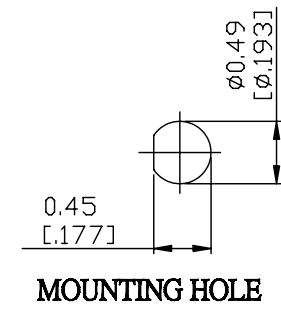

NO.	COMPONENTS	IMPEDANCE
1	SMA MALE	50 OHM
2	RG174	50 OHM
3	HEAT SHRINKING TUBE	
4	SMB FEMALE FOR BULKHEAD	50 OHM

JYE BAO P/N	L CM (INCH)
A30S85-174-15	15 (5.906)
A30S85-174-30	30 (11.811)
A30S85-174-50	50 (19.685)
A30S85-174-100	100 (39.370)
A30S85-174-150	150 (59.055)
A30S85-174-200	200 (78.740)
A30S85-174-XXX	CUSTOM LENGTH IN CM

LENGTH TOLERANCE IS ±1.5% OR ±10MM, WHICHEVER IS GREATER.	<b>JYE BAO CO., LTD.</b> TAIPEI TAIWAN	
	DESCRIPTION	CABLE ASSEMBLY SMA PLUG TO SMB JACK FOR BULKHEAD
	JYE BAO DRAWING NO.	A30S85-174-XXX