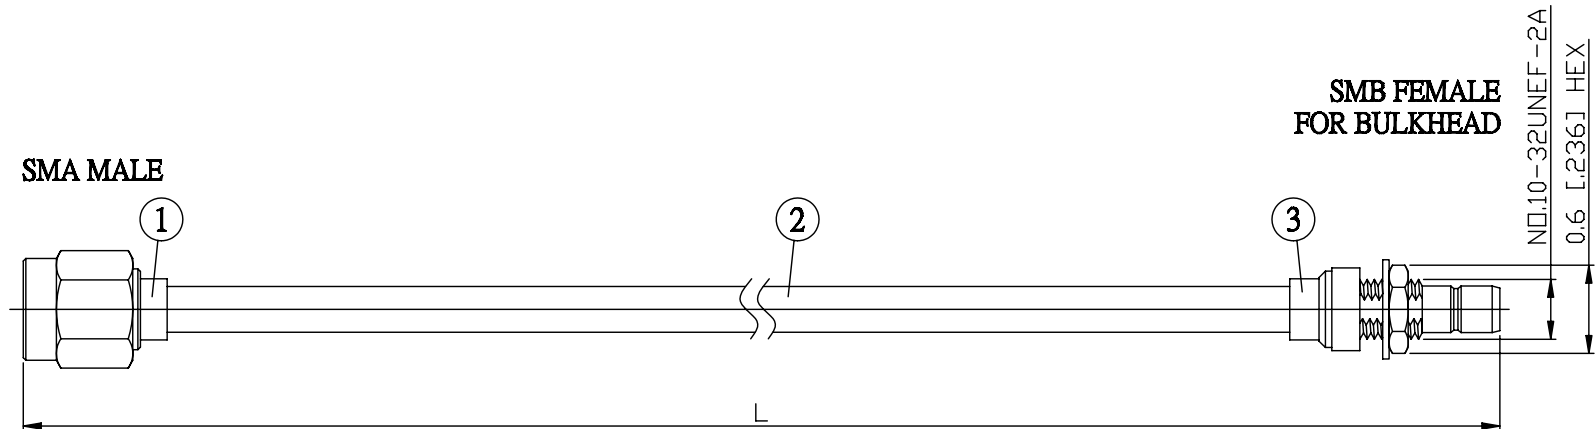

NO.	COMPONENTS	IMPEDANCE
1	SMA MALE	50 OHM
2	.141" TIN PLATED SEMI-RIGID CABLE (TIN PLATED RG402)	50 OHM
3	SMB FEMALE FOR BULKHEAD	50 OHM

JYE BAO P/N	L CM (INCH)
A30S85-141T-15	15 (5.906)
A30S85-141T-30	30 (11.811)
A30S85-141T-50	50 (19.685)
A30S85-141T-100	100 (39.370)
A30S85-141T-150	150 (59.055)
A30S85-141T-200	200 (78.740)
A30S85-141T-XXX	CUSTOM LENGTH IN CM

<b>LENGTH TOLERANCE IS ±1.5% OR ±10MM, WHICHEVER IS GREATER.</b>	<b>JYE BAO CO., LTD.</b>	
	TAIPEI TAIWAN	
	DESCRIPTION	CABLE ASSEMBLY SMA PLUG TO SMB JACK FOR BULKHEAD
	JYE BAO DRAWING NO.	A30S85-141T-XXX