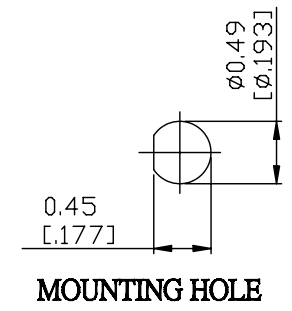

NO.	COMPONENTS	IMPEDANCE
1	SMA MALE	50 OHM
2	.141" TIN PLATED SEMI-RIGID CABLE (TIN PLATED RG402)	50 OHM
3	SMB FEMALE FOR BULKHEAD	50 OHM

JYE BAO P/N	L CM (INCH)
A30S85-141T-15	15 (5.906)
A30S85-141T-30	30 (11.811)
A30S85-141T-50	50 (19.685)
A30S85-141T-100	100 (39.370)
A30S85-141T-150	150 (59.055)
A30S85-141T-200	200 (78.740)
A30S85-141T-XXX	CUSTOM LENGTH IN CM

<b>LENGTH TOLERANCE IS ±1.5% OR ±10MM, WHICHEVER IS GREATER.</b>	<b>JYE BAO CO., LTD.</b>	
	TAIPEI TAIWAN	
	DESCRIPTION	CABLE ASSEMBLY SMA PLUG TO SMB JACK FOR BULKHEAD
	JYE BAO DRAWING NO.	A30S85-141T-XXX