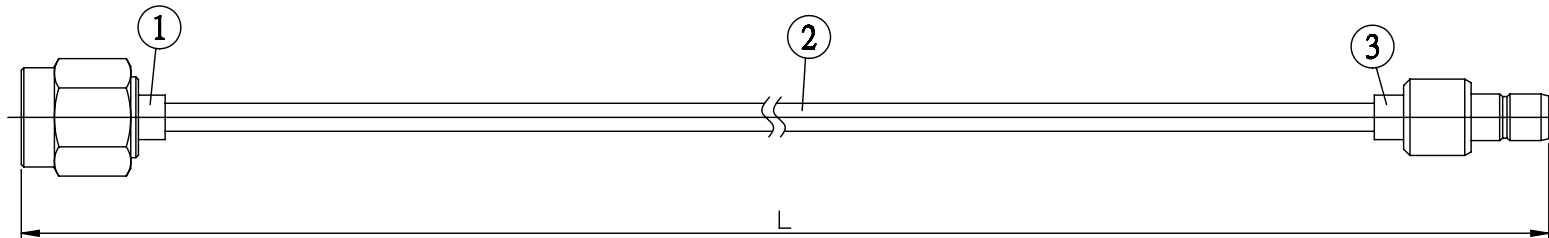

NO.	COMPONENTS	IMPEDANCE
1	SMA MALE	50 OHM
2	.085" TIN PLATED SEMI-RIGID CABLE (TIN PLATED RG405)	50 OHM
3	SMB FEMALE	50 OHM

SMA MALE

SMB FEMALE

JYE BAO P/N	L CM (INCH)
A30S80-85T-15	15 (5.906)
A30S80-85T-30	30 (11.811)
A30S80-85T-50	50 (19.685)
A30S80-85T-100	100 (39.370)
A30S80-85T-150	150 (59.055)
A30S80-85T-200	200 (78.740)
A30S80-85T-XXX	CUSTOM LENGTH IN CM

LENGTH TOLERANCE IS $\pm 1.5\%$ OR $\pm 10\text{MM}$, WHICHEVER IS GREATER.	JYE BAO CO., LTD. TAIPEI TAIWAN
	DESCRIPTION CABLE ASSEMBLY SMA PLUG TO SMB JACK
	JYE BAO DRAWING NO. A30S80-85T-XXX