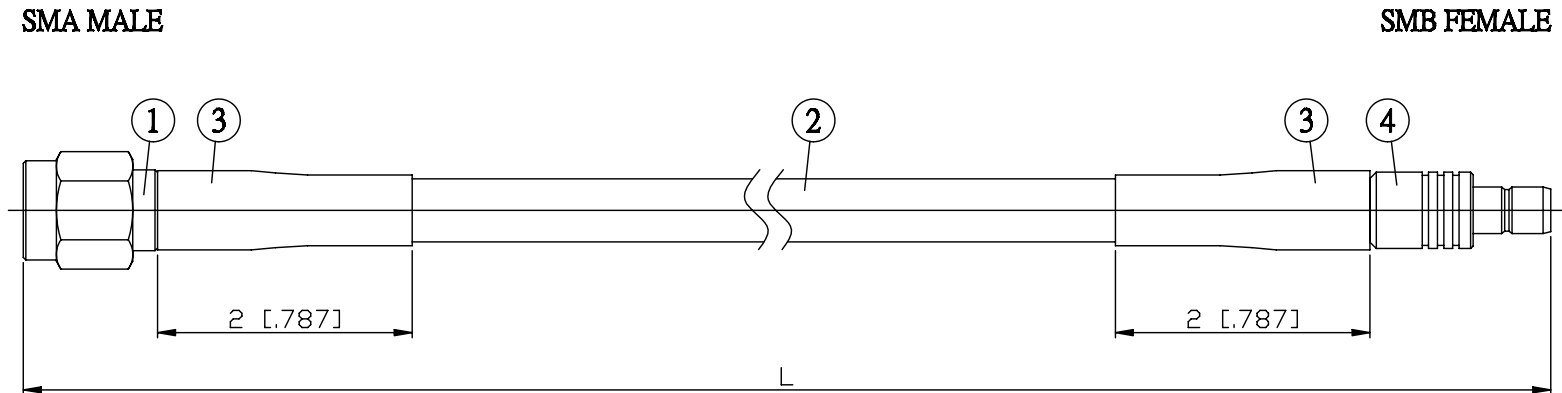

NO.	COMPONENTS	IMPEDANCE
1	SMA MALE	50 OHM
2	RG142	50 OHM
3	HEAT SHRINKING TUBE	
4	SMB FEMALE	50 OHM

JYE BAO P/N	L CM (INCH)
A30S80-142-15	15 (5.906)
A30S80-142-30	30 (11.811)
A30S80-142-50	50 (19.685)
A30S80-142-100	100 (39.370)
A30S80-142-150	150 (59.055)
A30S80-142-200	200 (78.740)
A30S80-142-XXX	CUSTOM LENGTH IN CM

LENGTH TOLERANCE IS ±1.5% OR ±10MM, WHICHEVER IS GREATER.	JYE BAO CO., LTD. TAIPEI TAIWAN
	<small>DESCRIPTION</small> CABLE ASSEMBLY SMA PLUG TO SMB JACK
	<small>JYE BAO DRAWING NO.</small> A30S80-142-XXX