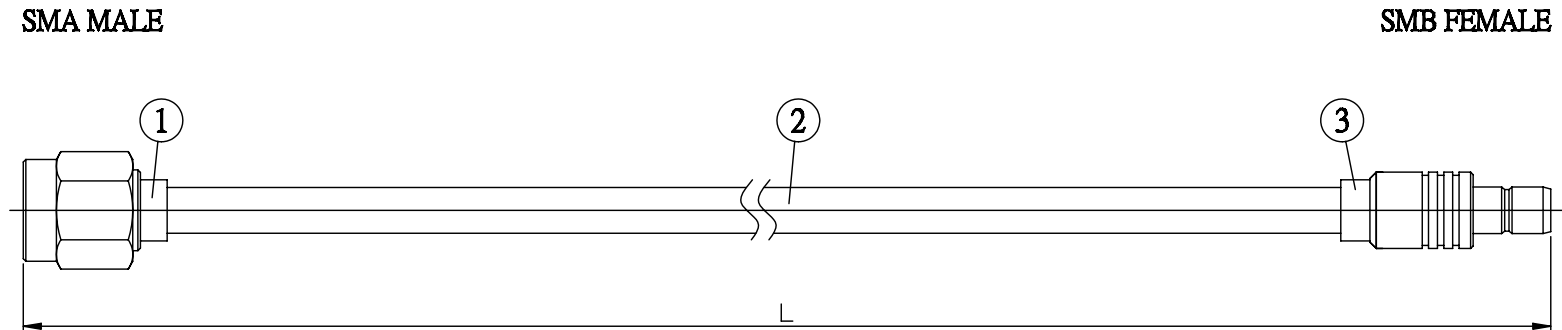

NO.	COMPONENTS	IMPEDANCE
1	SMA MALE	50 OHM
2	.141" HANDBENDABLE CABLE (= JYEBAO P/N .141SRF-W-P-50)	50 OHM
3	SMB FEMALE	50 OHM

JYE BAO P/N	L CM (INCH)
A30S80-141S-15	15 (5.906)
A30S80-141S-30	30 (11.811)
A30S80-141S-50	50 (19.685)
A30S80-141S-100	100 (39.370)
A30S80-141S-150	150 (59.055)
A30S80-141S-200	200 (78.740)
A30S80-141S-XXX	CUSTOM LENGTH IN CM

<b>LENGTH TOLERANCE IS ±1.5% OR ±10MM, WHICHEVER IS GREATER.</b>	<b>JYE BAO CO., LTD.</b> TAIPEI TAIWAN
	<small>DESCRIPTION</small> <b>CABLE ASSEMBLY SMA PLUG TO SMB JACK</b>
	<small>JYE BAO DRAWING NO.</small> <b>A30S80-141S-XXX</b>