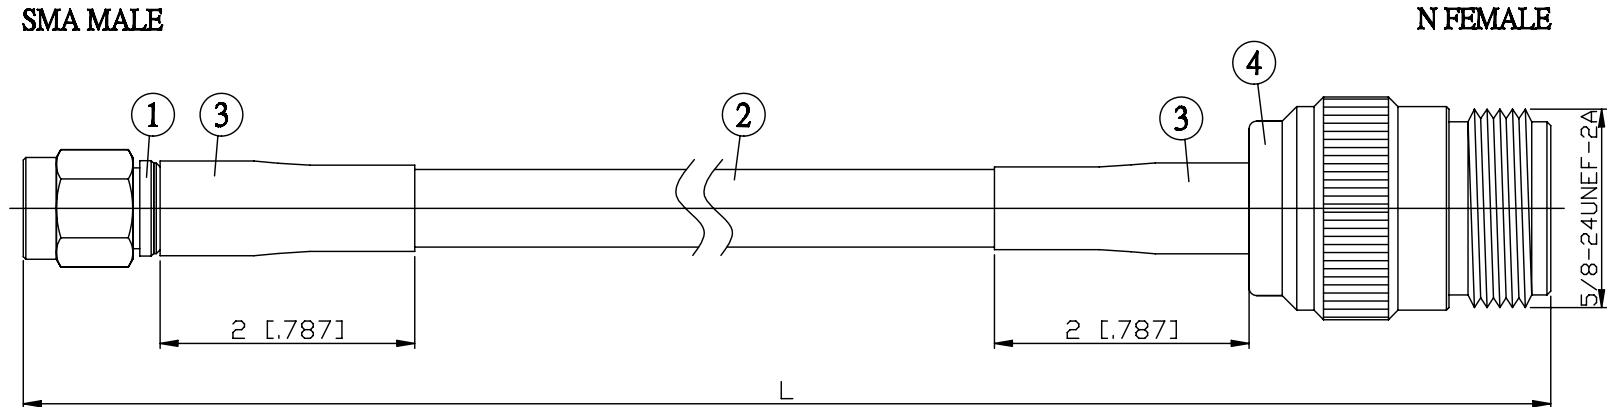

NO.	COMPONENTS	IMPEDANCE
1	SMA MALE	50 OHM
2	JBY240	50 OHM
3	HEAT SHRINKING TUBE	
4	N FEMALE	50 OHM

JYE BAO P/N	L CM (INCH)
A30N80-L240-15	15 (5.906)
A30N80-L240-30	30 (11.811)
A30N80-L240-50	50 (19.685)
A30N80-L240-100	100 (39.370)
A30N80-L240-150	150 (59.055)
A30N80-L240-200	200 (78.740)
A30N80-L240-XXX	CUSTOM LENGTH IN CM

<b>LENGTH TOLERANCE IS ±1.5% OR ±10MM, WHICHEVER IS GREATER.</b>	<b>JYE BAO CO., LTD.</b> TAIPEI TAIWAN
	DESCRIPTION <b>CABLE ASSEMBLY SMA PLUG TO N JACK</b>
	JYE BAO DRAWING NO. <b>A30N80-L240-XXX</b>